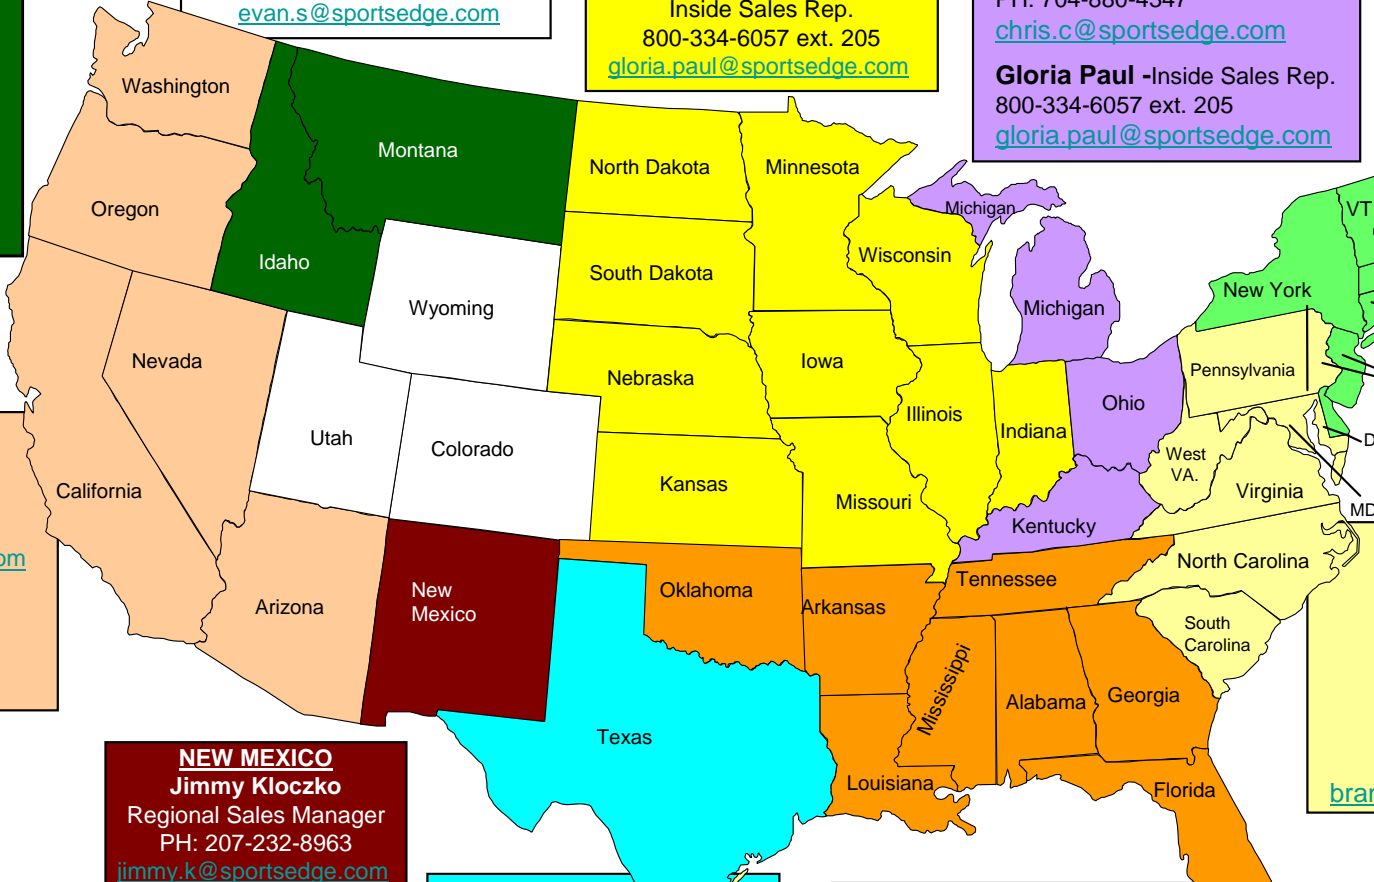

Brad Short
Regional Sales Manager
PH: 949-633-6111
bshort@abtdrains.com

Evan St. Clair
Inside Sales Rep.
800-334-6057 ext. 203
evan.s@sportsedge.com

Mountain
Chad Nibbe
Sales Representative
PH: 720-272-5988
chad.nibbe@sportsedge.com

Evan St. Clair
Inside Sales Rep.
800-334-6057 ext. 203
evan.s@sportsedge.com

CANADA:
Neil Courneya - Canadian Sales Manager
PH: 519-878-1559 n.courneya@rogers.com

Mike Hartness - Inside Sales Manager
PH: 800-334-6057 mike.h@sportsedge.com

OHIO VALLEY
Chris Cucchiara
Product Manager
PH: 704-880-4347
chris.c@sportsedge.com

Gloria Paul - Inside Sales Rep.
800-334-6057 ext. 205
gloria.paul@sportsedge.com

NORTHEAST
Jimmy Kloczko
Regional Sales Manager
PH: 207-232-8963
jimmy.k@sportsedge.com

Mike Hartness
Inside Sales Manager
800-334-6057 ext. 201
mike.h@sportsedge.com

MIDWEST
Gloria Paul
Inside Sales Rep.
800-334-6057 ext. 205
gloria.paul@sportsedge.com

WEST
Patrick Trollip
Regional Sales Manager
PH: 925-250-9565
patrick.trollip@sportsedge.com

Evan St. Clair
Inside Sales Rep.
800-334-6057 ext. 203
evan.s@sportsedge.com

NEW MEXICO
Jimmy Kloczko
Regional Sales Manager
PH: 207-232-8963
jimmy.k@sportsedge.com

Evan St. Clair
Inside Sales Rep.
800-334-6057 ext. 203
evan.s@sportsedge.com

TEXAS
Gloria Paul
Inside Sales Rep.
800-334-6057 ext. 205
gloria.paul@sportsedge.com

SOUTHEAST
Darin Horsley
Regional Sales Manager
407-276-5378
darin.horsley@sportsedge.com

Brandon Moose
Inside Sales Rep.
800-334-6057 ext. 204
brandon.moose@sportsedge.com

MID-ATLANTIC
Earl Coe
Regional Sales Manager
704-682-9843
earl.coe@sportsedge.com

Brandon Moose
Inside Sales Rep.
800-334-6057 ext. 204
brandon.moose@sportsedge.com

SportsEdge Sales Rep Map