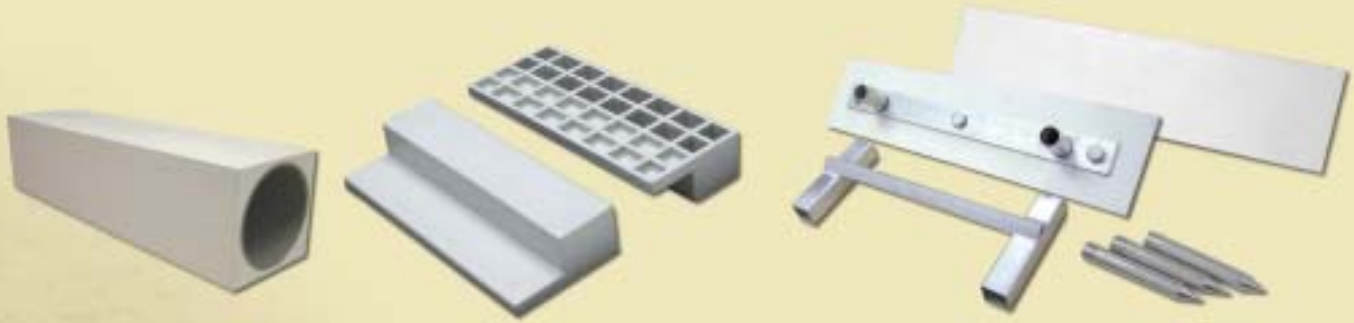

PR-624 Professional Pitching Rubber

- Major league size: 6" x 24"
- High-durability molded rubber exterior
- Interior PVC tube provides maximum longevity
- Fill with dirt or concrete for the most stable, rugged 4-sided pitching rubber available

$58 ea   20 lbs.   Ships UPS

PR-524 Step Down Pitching Rubber

- Official size - 24" long
- Step down style for better footing
- Reduces pitcher's mound maintenance
- Heavy-duty, all rubber construction or wood filled

$38 ea   10 lbs.   Ships UPS

A. Moveable Pitching Rubber

- Official 24" size or Youth 18" size
- For use on diamonds where various levels of play may require different pitching distances
- Includes ground anchors

PR-424 Official $67 ea   14 lbs.   Ships UPS

PR-418 Youth Size $64 ea   10 lbs.   Ships UPS

PR-618 Professional Pitching Rubber

- Little League size - 18" long

$49 ea   10 lbs.   Ships UPS

PR-518 Step Down Pitching Rubber

- Little League size - 18" long

$42 ea   19 lbs.   Ships UPS

B. Pitchers Plate with Spikes

- Heavy molded rubber
- Include 3 removable metal spikes
- Official 24" size and Youth 18" size

PR-324 Official $9 ea   10 lbs.   Ships UPS

PR-318 Youth Size $8 ea   10 lbs.   Ships UPS