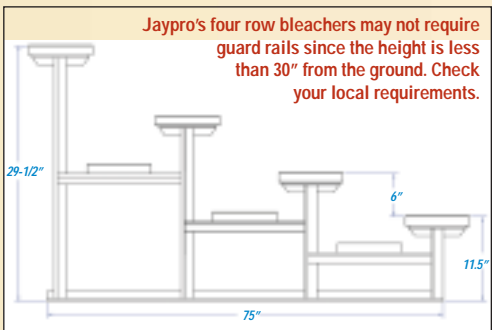

Powder Coated 3 and 4 Row Bleachers - Choose Your Size and Color!

Choose from aluminum seat planks and galvanized steel under structure or all aluminum models for a lightweight, stable bleacher.

- 15' or 21' long seat planks are 10" wide non-skid aluminum
- Planks are supported by a strong, galvanized steel understructure made of 3/16" X 1-1/2" steel angle or all aluminum. Planks and understructure are powder coated to match your team colors!
- Four row bleachers do not exceed 30" in height, therefore guard rail may not be needed! (Check your local codes)

POWDER COATED TOUGH™

Plank and understructure colors shown here. Please specify plank and understructure color when ordering.

THREE ROW BLEACHERS - POWDER COATED

Item No.	Length	Understructure	Price	Weight	Seats
BLCH-3PC	15' model	Steel	\$1399 ea	305 lbs.	30
BLCH-3ALPC	15' model	Aluminum	\$1499 ea	240 lbs.	30
BLCH-321PC	21' model	Steel	\$1749 ea	425 lbs.	42
BLCH-321ALPC	21' model	Aluminum	\$1849 ea	340 lbs.	42

FOUR ROW BLEACHERS - POWDER COATED

Item No.	Length	Understructure	Price	Weight	Seats
BLCH-4PC	15' model	Steel	\$1995 ea	390 lbs.	40
BLCH-4ALPC	15' model	Aluminum	\$2095 ea	320 lbs.	40
BLCH-421PC	21' model	Steel	\$2495 ea	520 lbs.	52
BLCH-421ALPC	21' model	Aluminum	\$2595 ea	440 lbs.	52

Jaypro's four row bleachers may not require guard rails since the height is less than 30" from the ground. Check your local requirements.

Four Row Bleacher

5 ROW WITH ENCLOSURE

Five Row Bleacher w/Chain Link Enclosure