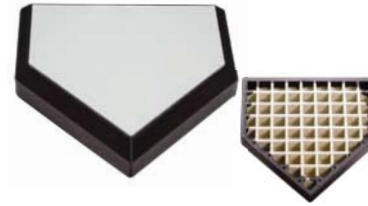

SCHUTT® BURY-ALL HOME PLATE