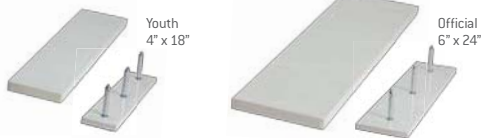

SPIKE INSTALLED PITCHING RUBBER

12770500 MBSPR-ECY Youth (6 lb. shipping weight)