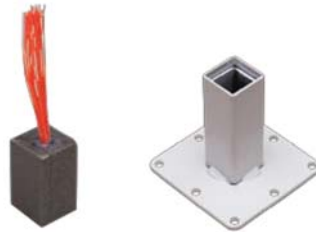

HOLLYWOOD IMPACT® KWIK-RELEASE™ DOUBLE FIRST BASE

- Officially Recommend Base of Babe Ruth League Baseball and Cal Ripken Baseball
- Patented design compresses upon impact, like other Hollywood Impact® bases
- For additional safety precautions, the top of this base will disengage upon strong enough impact
- Two resistance levels available: Youth and Varsity
- Uses a single, 1 1/4" ground anchor
- Bottom features waffle-design that adds strength and flexibility
- Soft orange tabs on the platform hold onto the top of the base but are soft enough for players to slide over.
- Shipping weight: 36 lb. [12906060]
- U.S. Patent #5,000,447 & 5,415,39.

12906070	1 Double First Base, 2 Youth Bases
12906050	1 Double First Base, 2 Varsity Bases
12906060	1 Double First Base

BASE ACCESSORIES

12916590	Anchor Plugs	Sold individually
12916532	Stanchion Converter (HIB/33)	Sold individually

PRO-STYLE BASE

- These official-size bases look just like Major League Baseball® bases and are covered with a heavy-duty rubber protective layer.
- Comes with 4" or 7" stanchions
- Anchor plugs and ground anchors sold separately. See page 55.
- Shipping weight: 42 lb.

12814040	SBB-PSA-4	Set of 3 Bases	4" stanchions
12814000	SBB-PSA-7	Set of 3 Bases	7" stanchions

IMPACT® THROW DOWN BASES

- The ability to flex, or compress, lowers the risk of injury to players sliding into the base. The waffle bottom helps the base compress when a strong enough impact hits the base.
- Shipping weight: 32 lb.

12814140	SBB-IBTD	Set of 3 Bases

THROW DOWN BASES

- Comes in convenient and durable mesh carrying bag
- Unique waffle bottom design
- Easy solution for indoor or outdoor games and practices
- Shipping weight: 13 lb.

12770300	MBSBB-WBTD	Set of 3 Bases