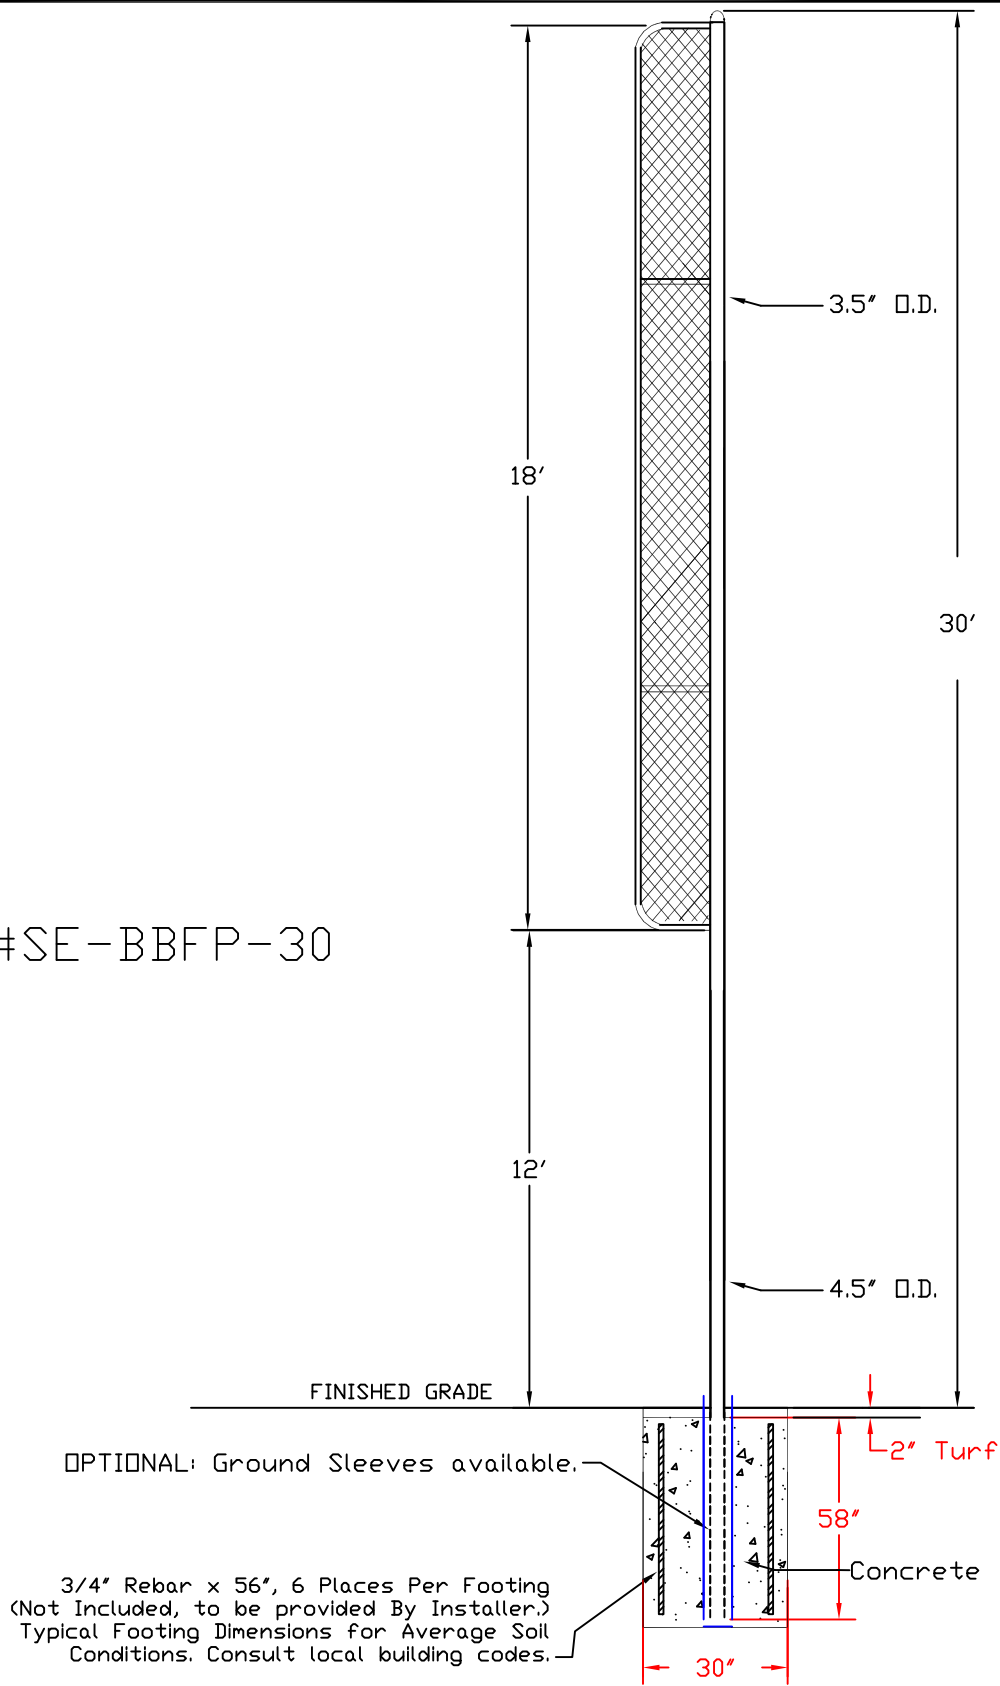

#SE-BBFP-30

SportsEdge 30' Foul Poles
Not to Scale

Proprietary rights of ABT, Inc. are included in the information disclosed herein. The recipient, by accepting this document, agrees that neither this document nor the information disclosed herein nor any part thereof shall be copied, reproduced or transferred to others for manufacturing or for any other purpose except as specifically authorized in writing by ABT, Inc..

<p>SportsEdge A Division of ABT, Inc. P.O. Box 837 * 259 Murdock Road Troutman, NC 28166 800-334-6057</p>	<p>TITLE: 30' Foul Poles</p>		<p>DRAWING NUMBER: SE-BBFP-30</p>
	<p>DRAWN BY: CC</p>	<p>CHECKED BY:</p>	
<p>SCALE: NONE</p>			<p>A-</p>
<p><small>DISCLAIMER: The customer and the customer's architects, engineers, consultants and other professionals are completely responsible for the selection, installation, and maintenance of any product purchased from ABT, and EXCEPT AS EXPRESSLY PROVIDED IN ABT'S STANDARD WARRANTIES, ABT MAKES NO WARRANTY, EXPRESS OR IMPLIED, AS TO THE SUITABILITY, DESIGN, MERCHANTABILITY, OR FITNESS OF THE PRODUCT FOR CUSTOMER'S APPLICATION. Copies of ABT's standard warranties are available upon request.</small></p>			