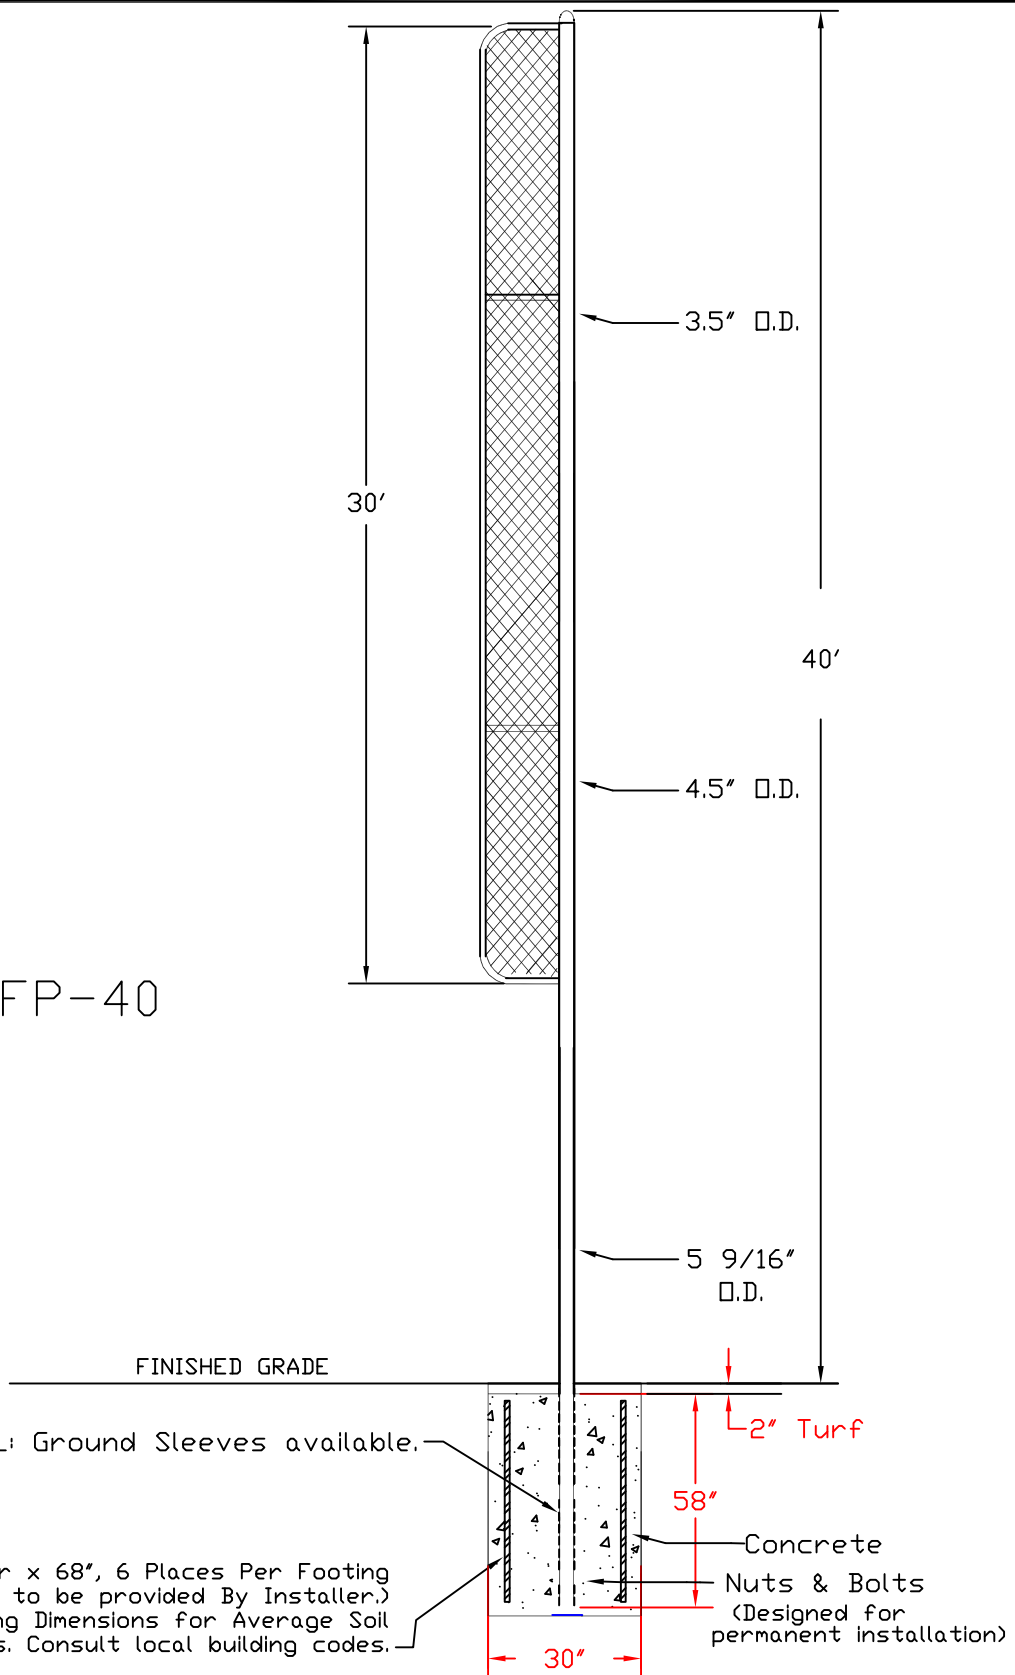

#SE-BBFP-40

SportsEdge 40' Foul Poles

Not to Scale

Proprietary rights of ABT, Inc. are included in the information disclosed herein. The recipient, by accepting this document, agrees that neither this document nor the information disclosed herein nor any part thereof shall be copied, reproduced or transferred to others for manufacturing or for any other purpose except as specifically authorized in writing by ABT, Inc..

<p>SportsEdge A Division of ABT, Inc. P.O. Box 837 * 259 Murdock Road Troutman, NC 28166 800-334-6057</p>	TITLE: 40' Foul Poles		<p>DRAWING NUMBER: SE-BBFP-40</p>
	DRAWN BY: CC	CHECKED BY:	
SCALE: NONE		A-	
<p>DISCLAIMER: The customer and the customer's architects, engineers, consultants and other professionals are completely responsible for the selection, installation, and maintenance of any product purchased from ABT, and EXCEPT AS EXPRESSLY PROVIDED IN ABT'S STANDARD WARRANTIES, ABT MAKES NO WARRANTY, EXPRESS OR IMPLIED, AS TO THE SUITABILITY, DESIGN, MERCHANTABILITY, OR FITNESS OF THE PRODUCT FOR CUSTOMER'S APPLICATION. Copies of ABT's standard warranties are available upon request.</p>			