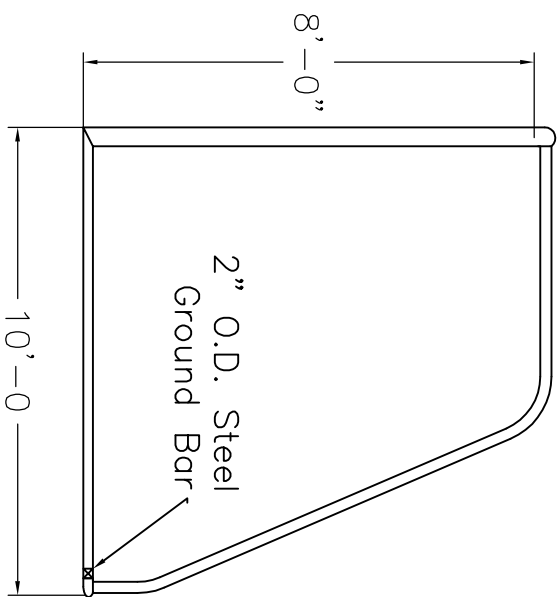

2" O.D. Steel Backstay

3.0mm Braided Polypropylene Net (Orange or White)

8'-0"

2" O.D. Steel Ground Bar

10'-0"

2" x 4" Aluminum (Powder Coated White)

24'-0"

**SportsEdge Soccer Goal Model # SE710**

**SportsEdge**

A Division of ABT, Inc.  
P.O. Box 837 \* 259 Murdock Road  
Trenton, NC 28166  
800-334-6057

TITLE: # SE710 SportsEdge Soccer Goal

DRAWN BY:	M.D.H.	CHECKED BY:	
SCALE:	NONE	DATE:	6/23/04

DRAWING NUMBER: **A-** SE710