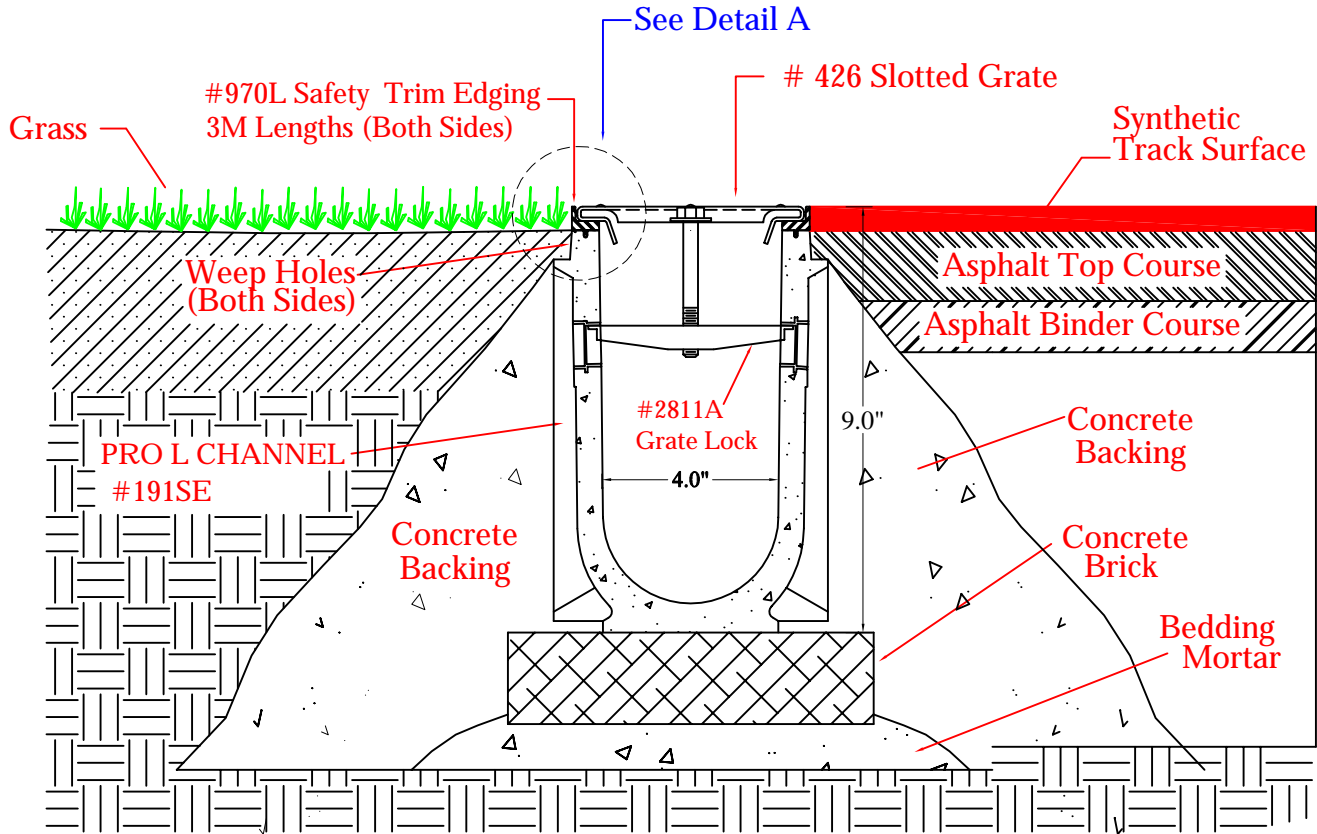

SE #426 SportsEdge Galvanized Steel Slotted Grate - 1 METER

SE426 SPORTSEGE® PRO Channel Drain

Track Surface to Grass

NO SCALE

Detail A

Proprietary right of ABT, Inc. are included in the information disclosed herein. The recipient, by accepting this document, agrees that neither this document nor the information disclosed herein nor any part thereof shall be copied, reproduced or transferred to others for manufacturing or for any other purpose except as specifically authorized in writing by ABT, Inc..