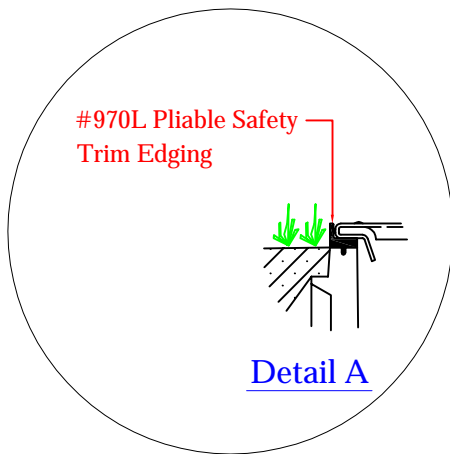

SE #426 SportsEdge Galvanized Steel Slotted Grate - 1 METER

SE426 SPORTSEGE® PRO Channel Drain

Track Surface to Grass

NO SCALE

Detail A

Proprietary right of ABT, Inc. are included in the information disclosed herein. The recipient, by accepting this document, agrees that neither this document nor the information disclosed herein nor any part thereof shall be copied, reproduced or transferred to others for manufacturing or for any other purpose except as specifically authorized in writing by ABT, Inc..