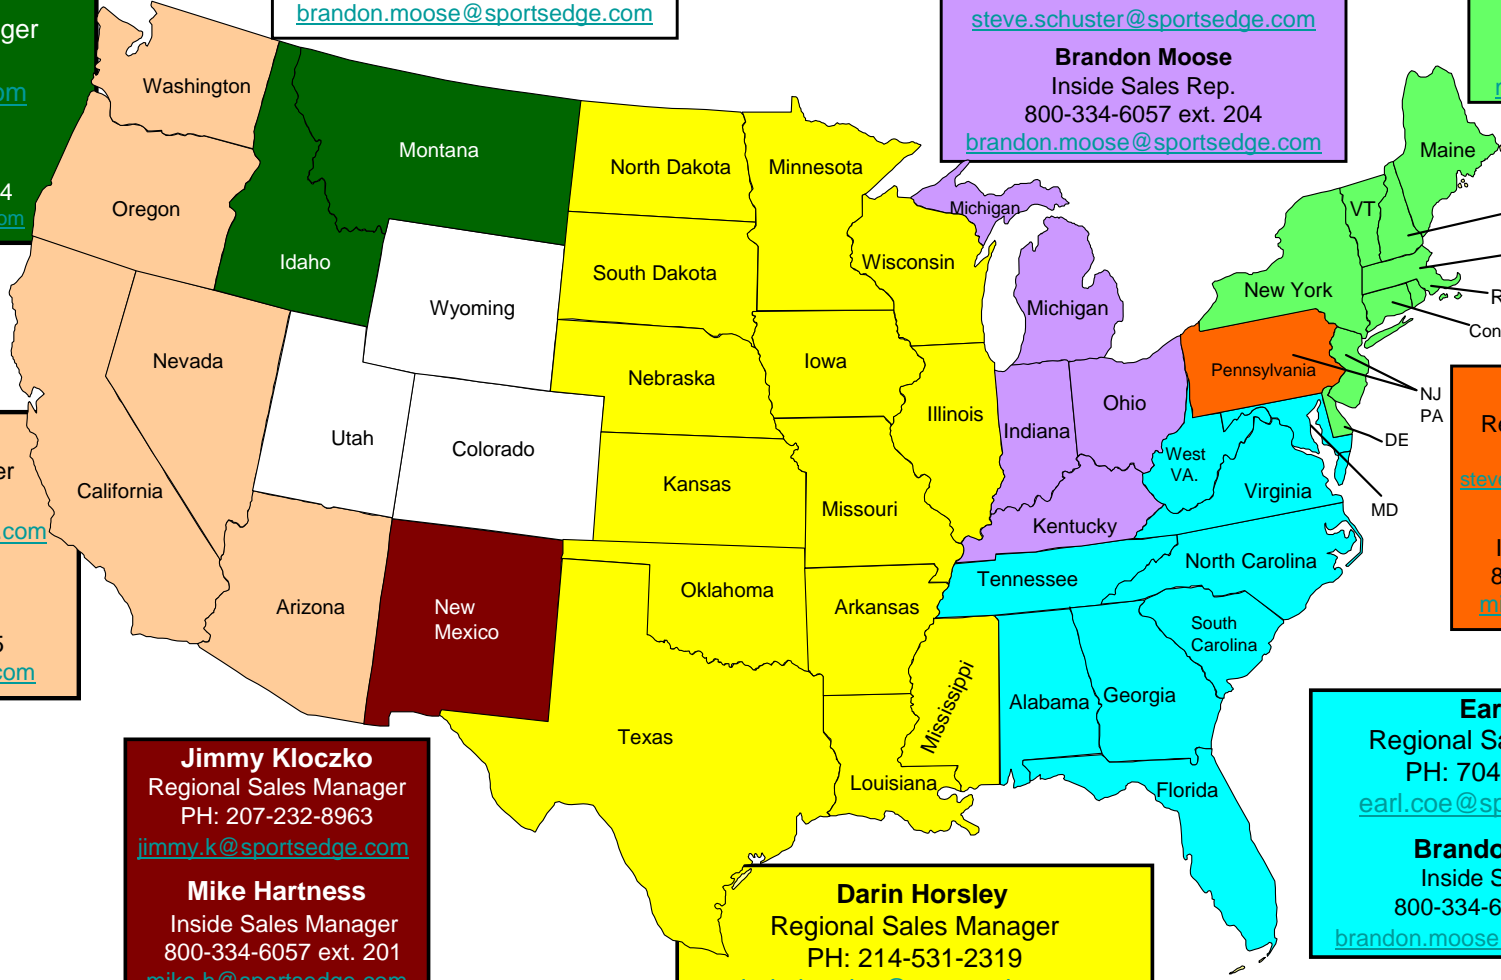

Jimmy Kloczko
Regional Sales Manager
PH: 207-232-8963
jimmy.k@sportsedge.com
Mike Hartness
Inside Sales Manager
800-334-6057 ext. 201
mike.h@sportsedge.com

Brad Short
Regional Sales Manager
PH: 949-633-6111
bshort@abtdrains.com
Brandon Moose
Inside Sales Rep.
800-334-6057 ext. 204
brandon.moose@sportsedge.com

Patrick Trollip
Regional Sales Manager
PH: 925-250-9565
patrick.trollip@sportsedge.com
Gloria Paul
Inside Sales Rep.
800-334-6057 ext. 205
gloria.paul@sportsedge.com

Jimmy Kloczko
Regional Sales Manager
PH: 207-232-8963
jimmy.k@sportsedge.com
Mike Hartness
Inside Sales Manager
800-334-6057 ext. 201
mike.h@sportsedge.com

Darin Horsley
Regional Sales Manager
PH: 214-531-2319
darin.horsley@sportsedge.com
Gloria Paul
Inside Sales Rep.
800-334-6057 ext. 205
gloria.paul@sportsedge.com

Earl Coe
Regional Sales Manager
PH: 704-682-9843
earl.coe@sportsedge.com
Brandon Moose
Inside Sales Rep.
800-334-6057 ext. 204
brandon.moose@sportsedge.com

Steve Schuster
Regional Sales Manager
PH: 412-841-6574
steve.schuster@sportsedge.com
Mike Hartness
Inside Sales Manager
800-334-6057 ext. 201
mike.h@sportsedge.com

Chris Cucchiara
Product Manager
PH: 704-880-4347
chris.c@sportsedge.com
Mike Hartness
Inside Sales Manager
800-334-6057 ext. 201
mike.h@sportsedge.com

SportsEdge Sales Rep Map