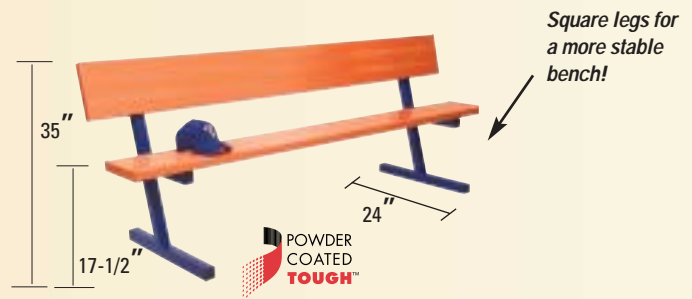

Player Benches in Team Colors!

Jaypro player benches are available powder coated in team or school colors – a durable and attractive finish that is scratch resistant and long lasting.

- Constructed of 10" wide non-skid aluminum planks and 2" x 2" heavy duty, galvanized steel legs for superior rust resistance.
- Available in standard or powder coated finish. When ordering powder coated units, please specify leg and plank colors. (see below)
- Available with or without a backrest in your choice of portable, permanent or surface installed units.
- All 21' and 15' models ship via truck. The 7-1/2' models ship via UPS (O.S.).

PB-75, PB-15, PB-5

PB-80, PB-20, PB-10

LEG AND PLANK COLORS
(Please specify when ordering)

Surface Mounting

Permanent Installation

Optional Floor Protector Kit

Optional floor protector kit ensures that your gym floors will not get scratched! Self-threading screws with 4 rubber feet. Two feet needed per leg.

\$16 kit 2 lbs. Ships UPS

PLAYER BENCH WITH SHELF

10" wide non-skid aluminum planks and 2" x 2" heavy duty galvanized steel legs for superior rust resistance. The 19" wide shelf can be used for helmets, gloves, water and other miscellaneous items. Same high quality as our full line of player benches.