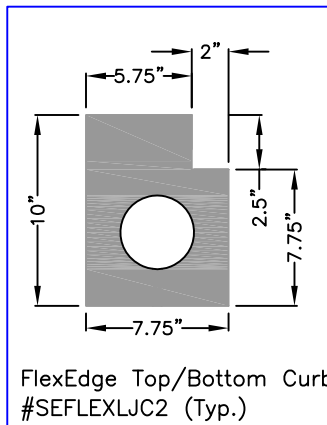

FlexEdge Outside Curb
#SEFLEXLJC2B (Typ.)

SECTION "A"
(6) SECTIONS

FlexEdge Inside Curb
Model #SEFLEXLJC3

SECTION "B"
(6) SECTIONS

FlexEdge Top/Bottom Curb
#SEFLEXLJC2 (Typ.)

SECTION "C"
(2) SECTIONS

FlexEdge®
Rubber Long Jump Pit Curb
System w/ Sand Catchers
 (Includes Sand Catcher Bar Grates & Rubber Mats)
 (Aluminum Pit Cover Set Sold Separately)