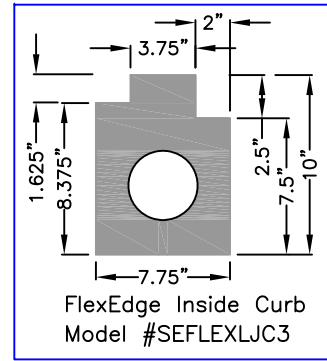

FlexEdge Outside Curb
#SEFLEXLJC2B (Typ.)

SECTION "A"
(6) SECTIONS

FlexEdge Inside Curb
Model #SEFLEXLJC3

SECTION "B"
(6) SECTIONS

FlexEdge Top/Bottom Curb
#SEFLEXLJC2 (Typ.)

SECTION "C"
(2) SECTIONS

FlexEdge®
Rubber Long Jump Pit Curb
System w/ Sand Catchers
 (Includes Sand Catcher Bar Grates & Rubber Mats)
 (Aluminum Pit Cover Set Sold Separately)