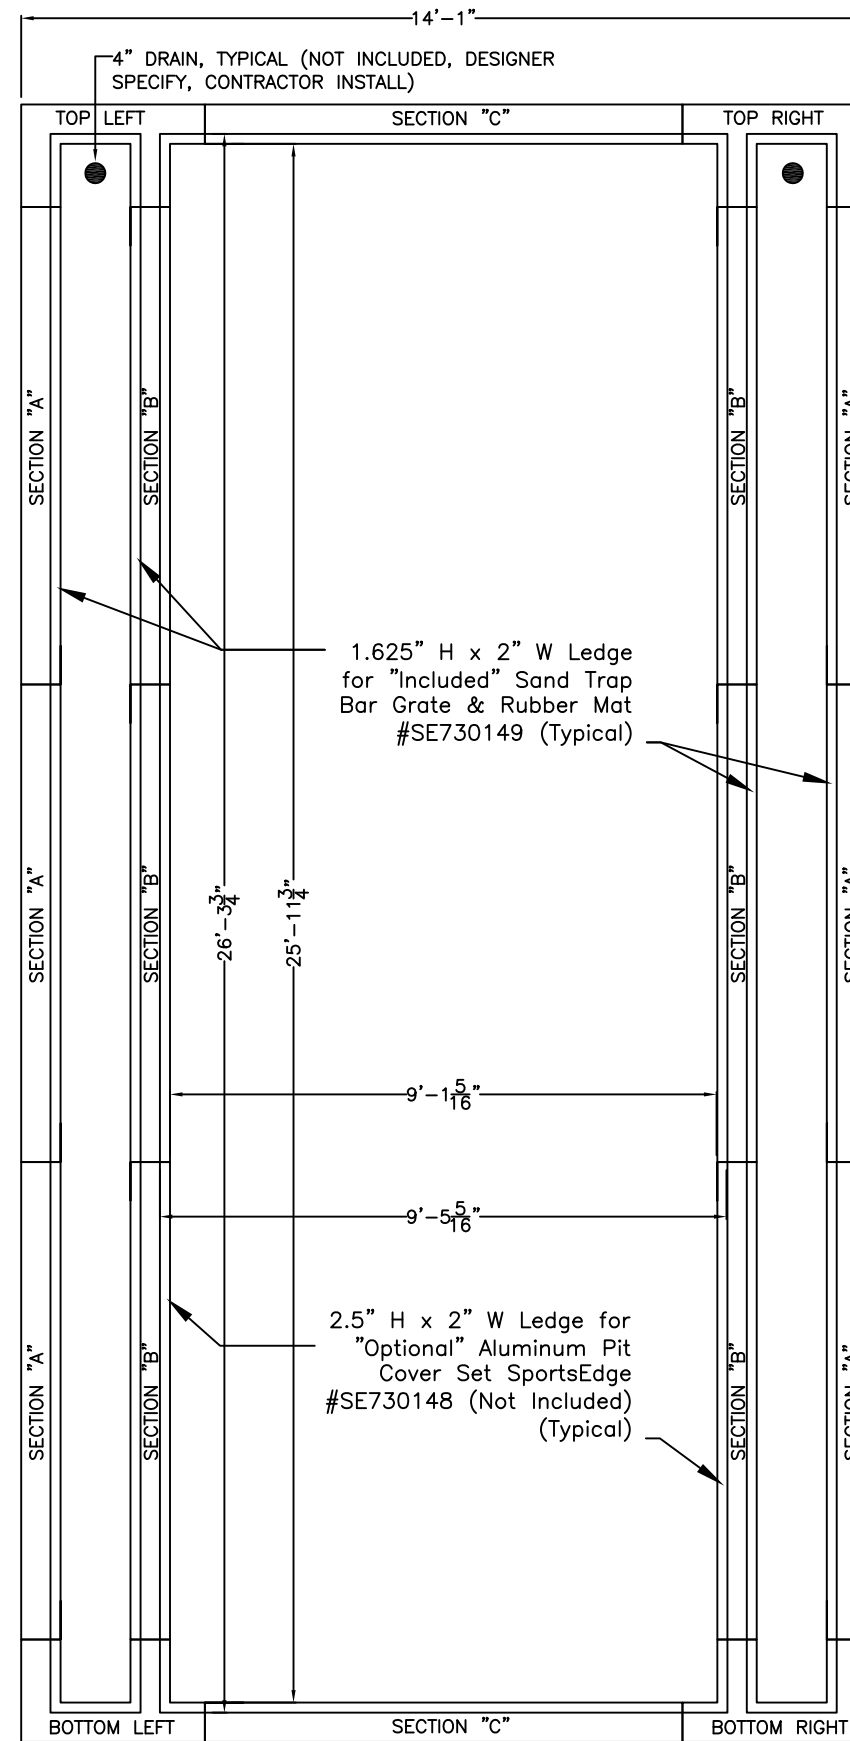

FlexEdge Outside Curb
#SEFLEXLJC2B (Typ.)

SECTION "A"
(6) SECTIONS

FlexEdge Inside Curb
Model #SEFLEXLJC3

SECTION "B"
(6) SECTIONS

FlexEdge Top/Bottom Curb
#SEFLEXLJC2 (Typ.)

SECTION "C"
(2) SECTIONS

FlexEdge®
Rubber Long Jump Pit Curb
System w/ Sand Catchers
 (Includes Sand Catcher Bar Grates & Rubber Mats)
 (Aluminum Pit Cover Set Sold Separately)