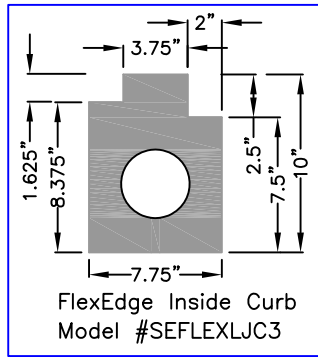

SECTION "A"
(6) SECTIONS

SECTION "B"
(8) SECTIONS

FlexEdge®
Rubber Long Jump Pit Curb
System w/ Sand Catchers
 (Includes Sand Catcher Bar Grates & Rubber Mats)
 (Aluminum Pit Cover Set Sold Separately)

Built-In Ledge for
 Synthetic Turf Anchoring