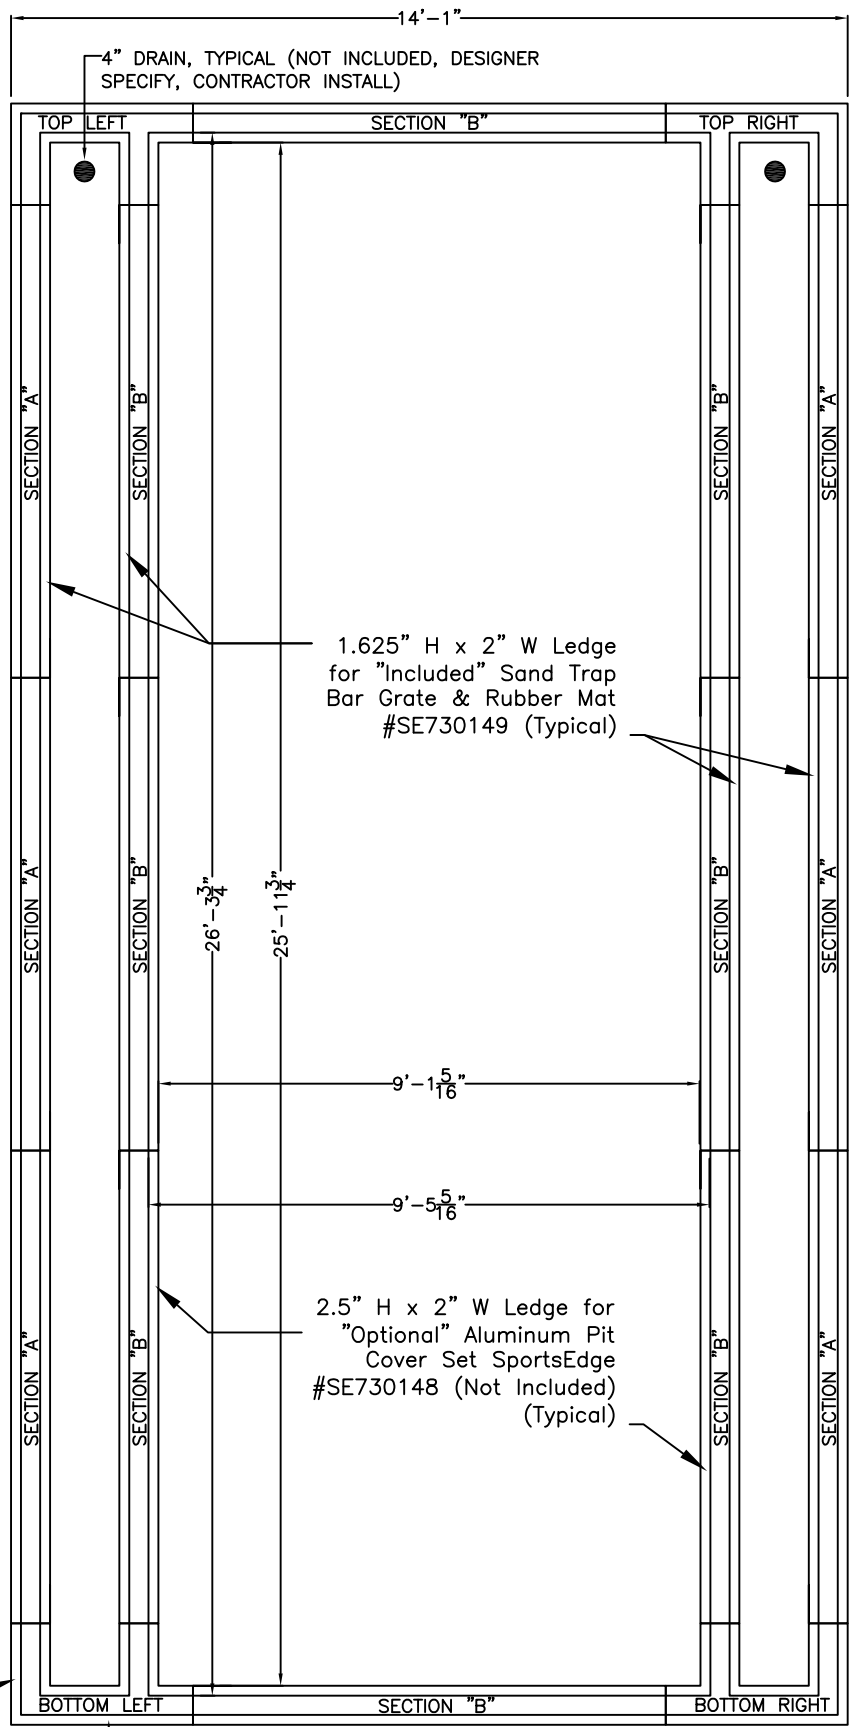

SECTION "A"
(6) SECTIONS

SECTION "B"
(8) SECTIONS

FlexEdge®
Rubber Long Jump Pit Curb
System w/ Sand Catchers
 (Includes Sand Catcher Bar Grates & Rubber Mats)
 (Aluminum Pit Cover Set Sold Separately)

Built-In Ledge for
 Synthetic Turf Anchoring