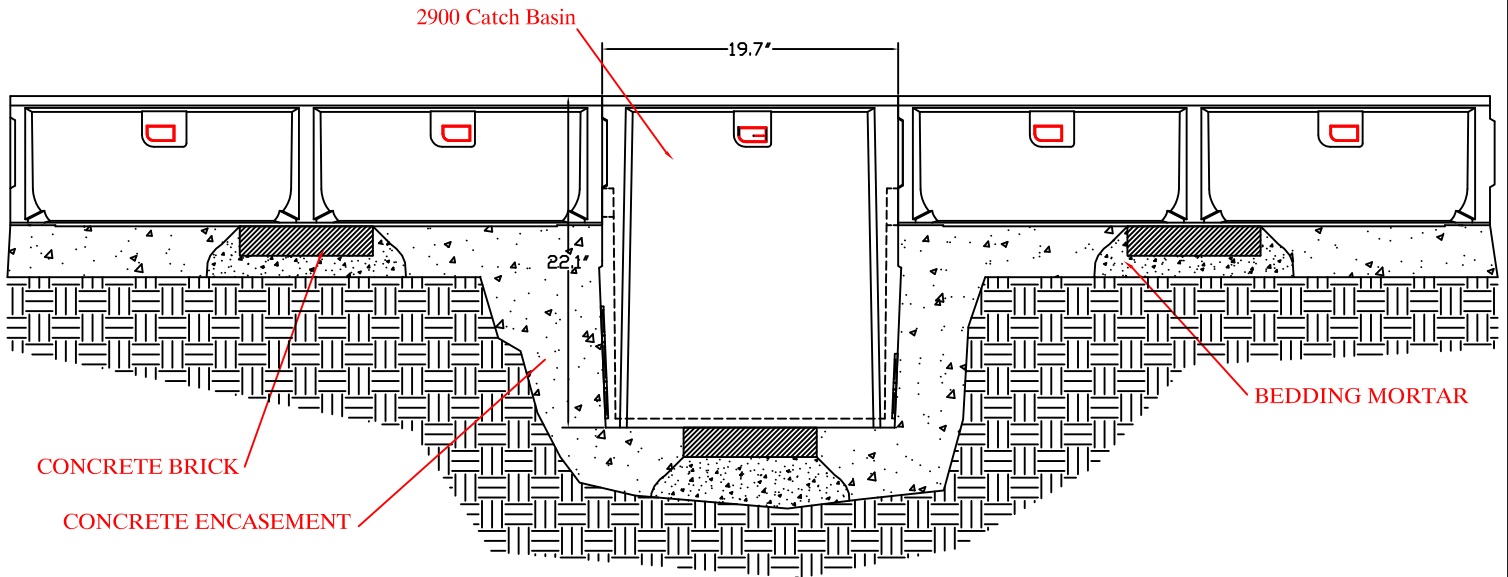

SPORTSEGE 900 Catch Basin
NO SCALE End View

2900 In Line Catch Basin - Side View

Proprietary right of ABT, Inc. are included in the information disclosed herein. The recipient, by accepting this document, agrees that neither this document nor the information disclosed herein nor any part thereof shall be copied, reproduced or transferred to others for manufacturing or for any other purpose except as specifically authorized in writing by ABT, Inc..