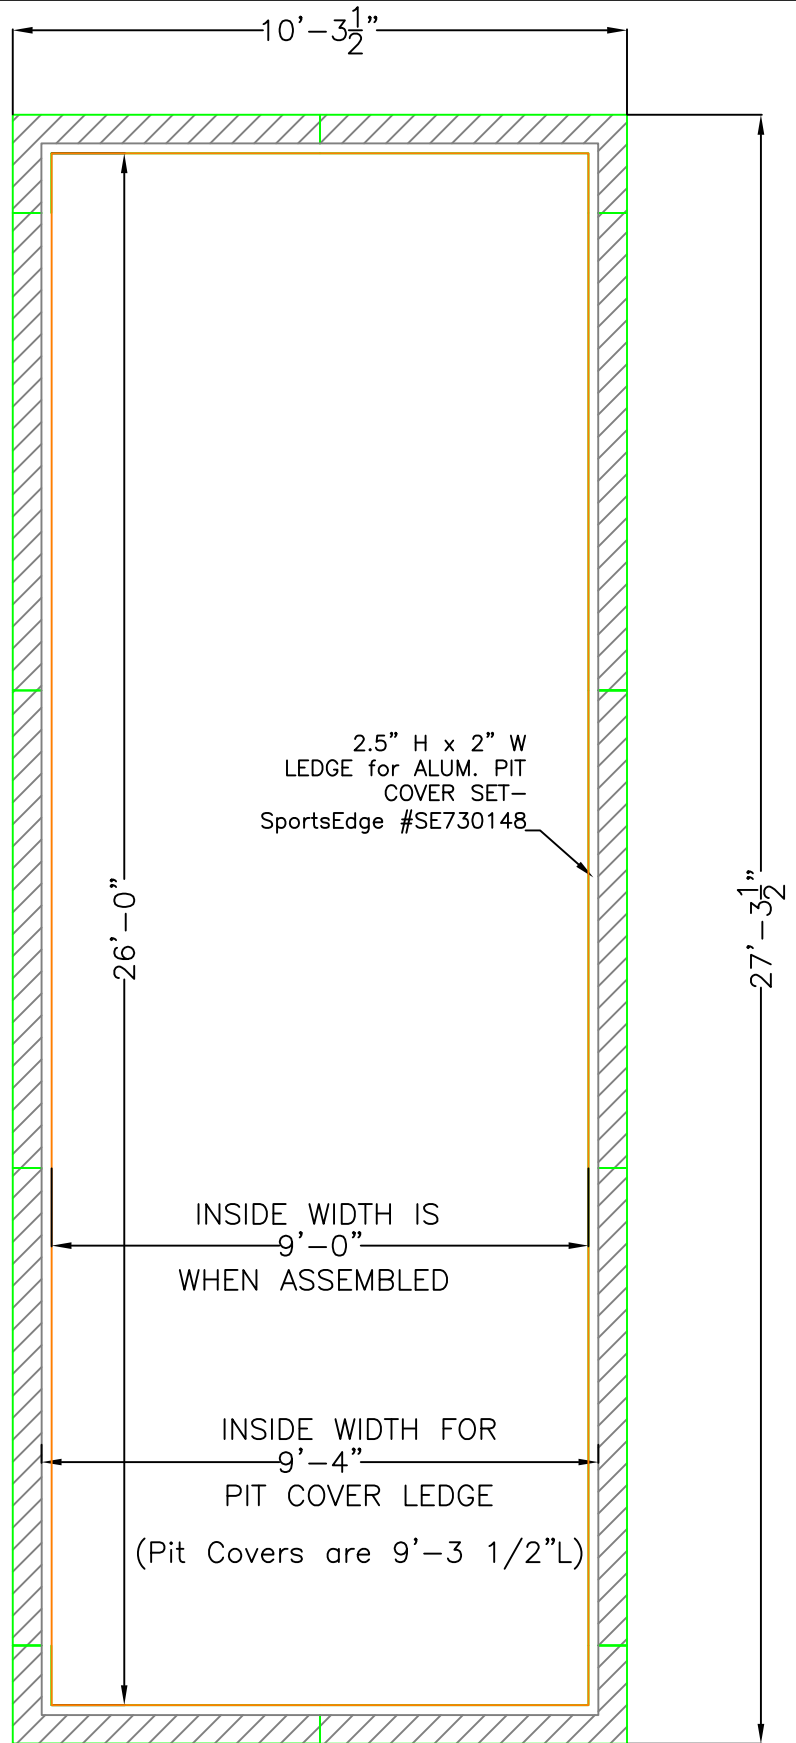

FlexEdge® Rubber Long Jump Pit Curb w/ Alum. Pit Cover Set

PLAN VIEW

Proprietary rights of ABT, Inc. are included in the information disclosed herein. The recipient, by accepting this document, agrees that neither this document nor the information disclosed herein nor any part thereof shall be copied, reproduced or transferred to others for manufacturing or for any other purpose except as specifically authorized in writing by ABT, Inc..

SportsEdge

A Division of ABT, Inc.
P.O. Box 837 * 259 Murdock Road
Troutman, NC 28166
800-334-6057

TITLE: FlexEdge® Rubber LJ Curb w/ Pit Covers

DRAWN BY:

CHECKED BY:

DRAWING NUMBER:

SCALE: NONE

DATE: 2012