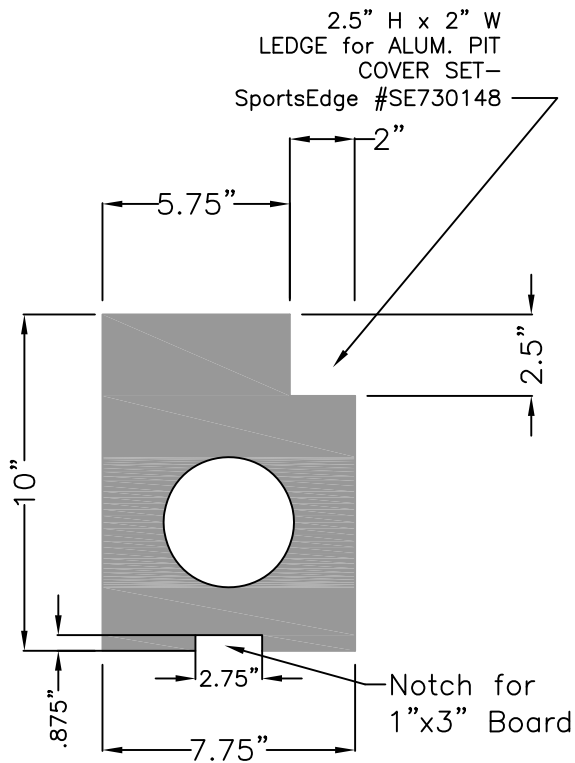

FlexEdge® Rubber Long Jump Pit Curb w/ Alum. Pit Cover Set

PLAN VIEW

Proprietary rights of ABT, Inc. are included in the information disclosed herein. The recipient, by accepting this document, agrees that neither this document nor the information disclosed herein nor any part thereof shall be copied, reproduced or transferred to others for manufacturing or for any other purpose except as specifically authorized in writing by ABT, Inc..

SportsEdge

A Division of ABT, Inc.
P.O. Box 837 * 259 Murdock Road
Troutman, NC 28166
800-334-6057

TITLE: FlexEdge® Rubber LJ Curb w/ Pit Covers

DRAWN BY:

CHECKED BY:

DRAWING NUMBER:

SCALE: NONE

DATE: 2012