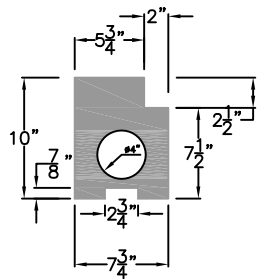

**FlexEdge®  
Rubber Long Jump Pit Curb  
w/ Alum. Pit Cover Set**

ALUMINUM PIT COVER SET  
SportsEdge #SE730148

2.5" H x 2" W/ LEDGE for ALUM. PIT  
COVER SET- SportsEdge #SE730148

FlexEdge®  
Rubber Long Jump Curb  
by SportsEdge®