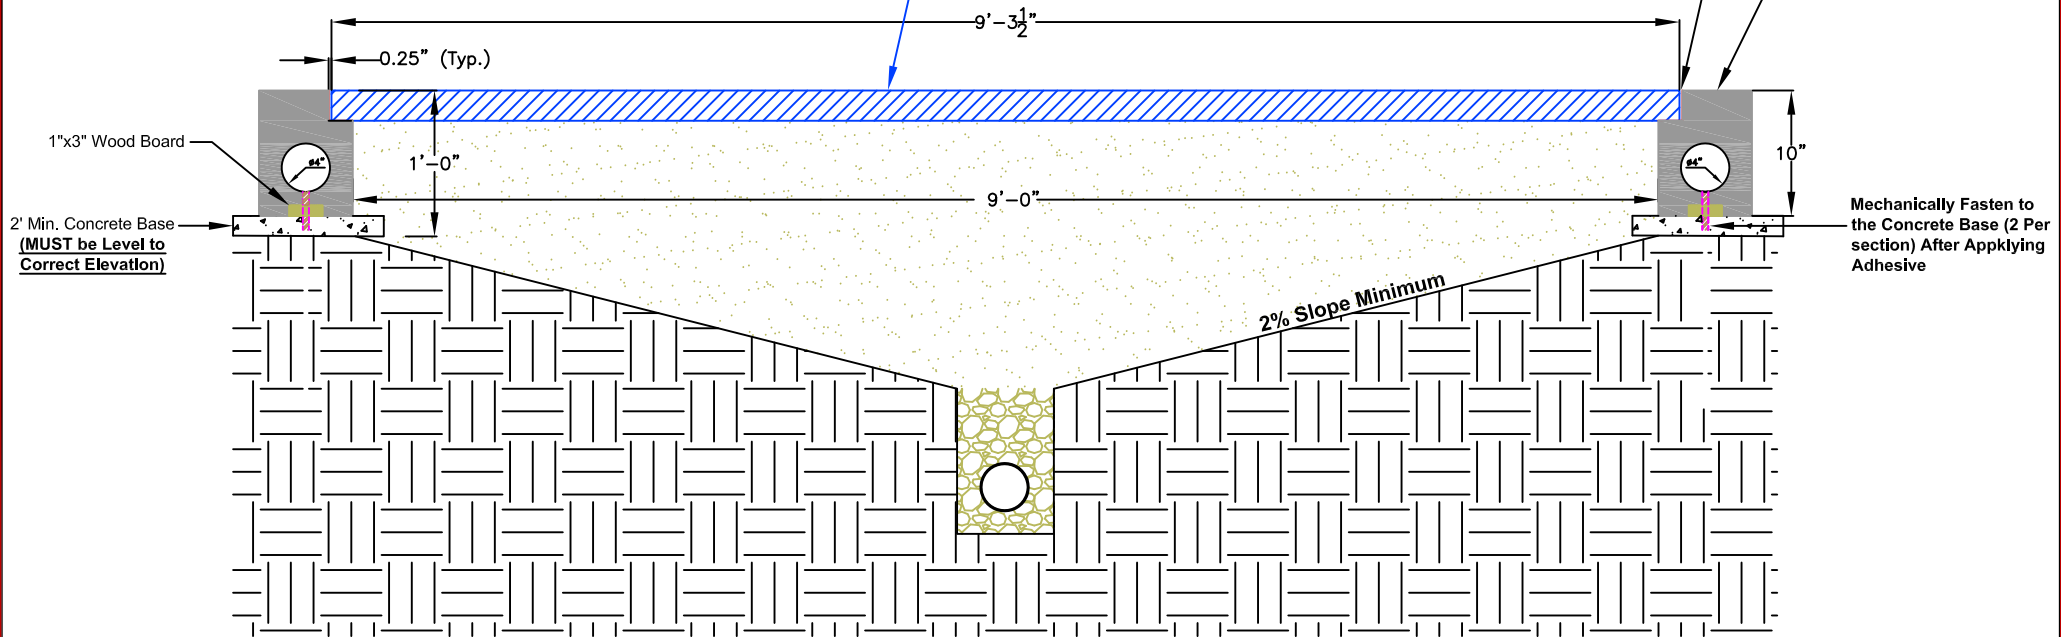

**FlexEdge®  
Rubber Long Jump Pit Curb  
w/ Alum. Pit Cover Set**

ALUMINUM PIT COVER SET  
SportsEdge #SE730148

2.5" H x 2" W/ LEDGE for ALUM. PIT  
COVER SET- SportsEdge #SE730148

FlexEdge®  
Rubber Long Jump Curb  
by SportsEdge®