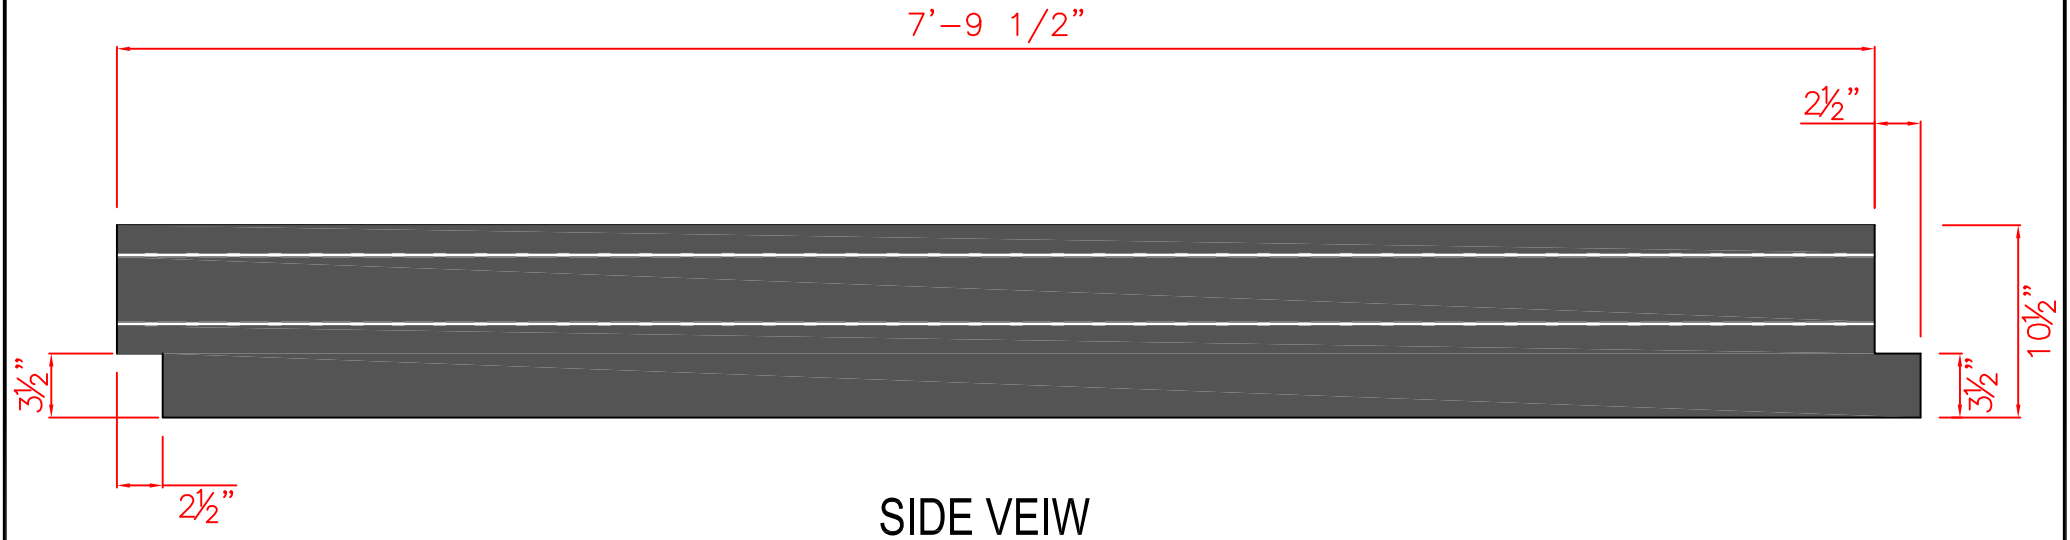

END PROFILE

**FlexEdge®
RECYCLED RUBBER CURB**

SIDE VIEW

**FlexEdge® -
PLAYGROUND /
BEACH VOLLEYBALL CURB**

Proprietary rights of ABT, Inc. are included in the information disclosed herein. The recipient, by accepting this document, agrees that neither this document nor the information disclosed herein nor any part thereof shall be copied, reproduced or transferred to others for manufacturing or for any other purpose except as specifically authorized in writing by ABT, Inc..