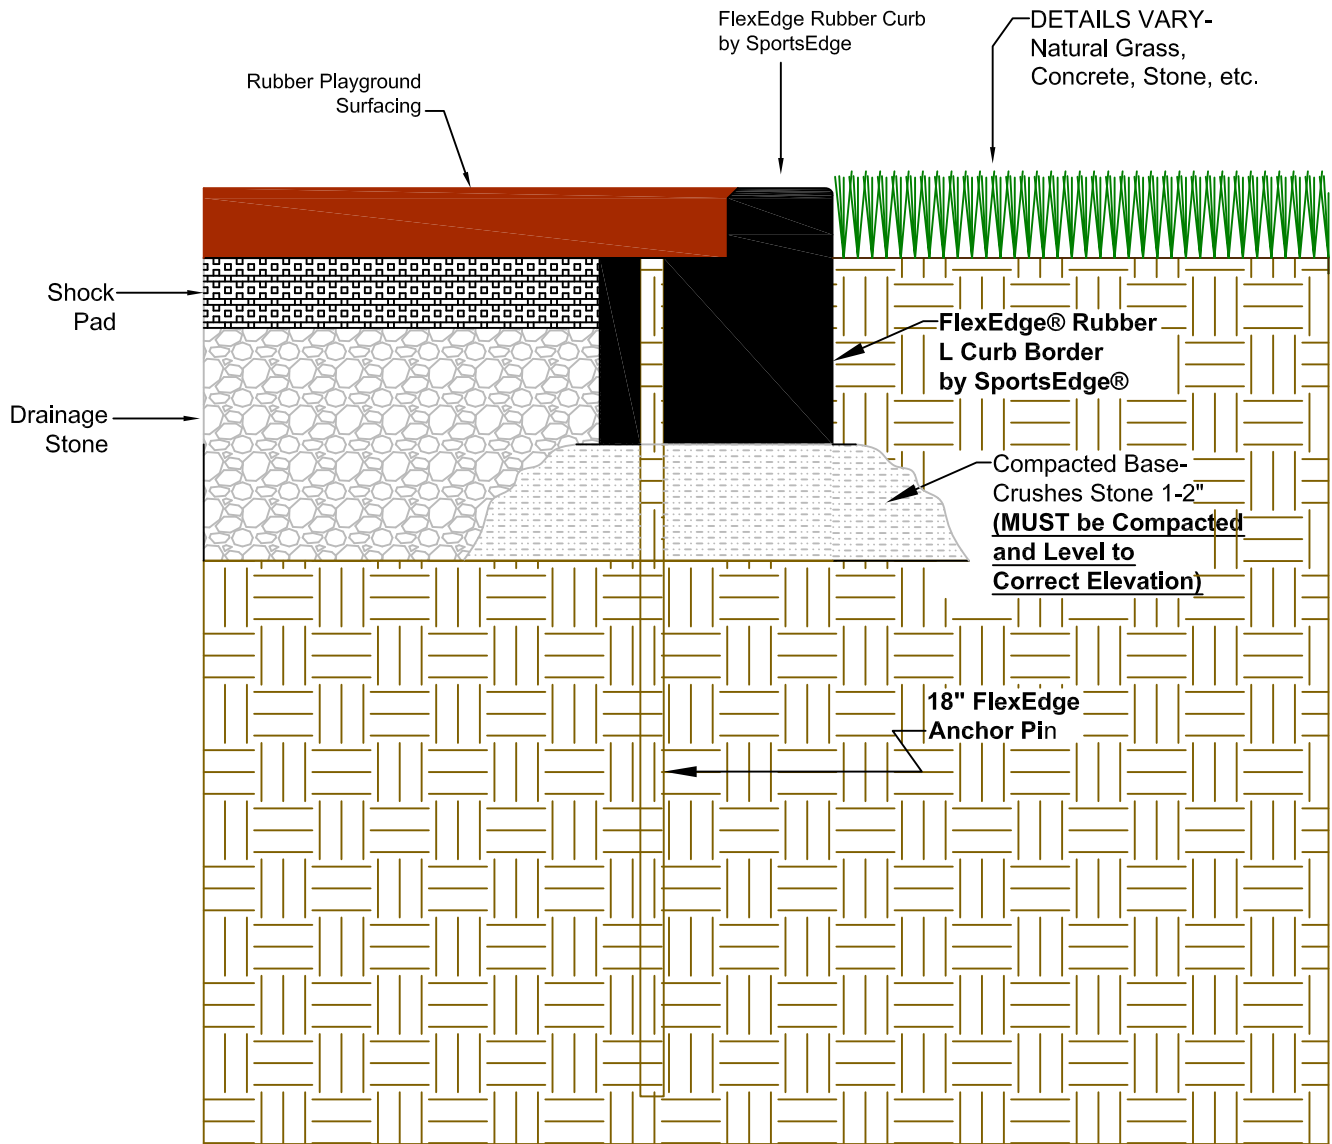

END VIEW

FlexEdge® Rubber L Curb by SportsEdge®

SECTION

Proprietary rights of ABT, Inc. are included in the information disclosed herein. The recipient, by accepting this document, agrees that neither this document nor the information disclosed herein nor any part thereof shall be copied, reproduced or transferred to others for manufacturing or for any other purpose except as specifically authorized in writing by ABT, Inc..

SportsEdge
 A Division of ABT, Inc.
 P.O. Box 837 * 259 Murdock Road
 Troutman, NC 28166
 800-334-6057

TITLE: FlexEdge® Rubber L Curb - Playground

DRAWN BY:
SCALE: NONE

CHECKED BY:
DATE: 2015

DRAWING NUMBER:
A- FE-L-PG-1