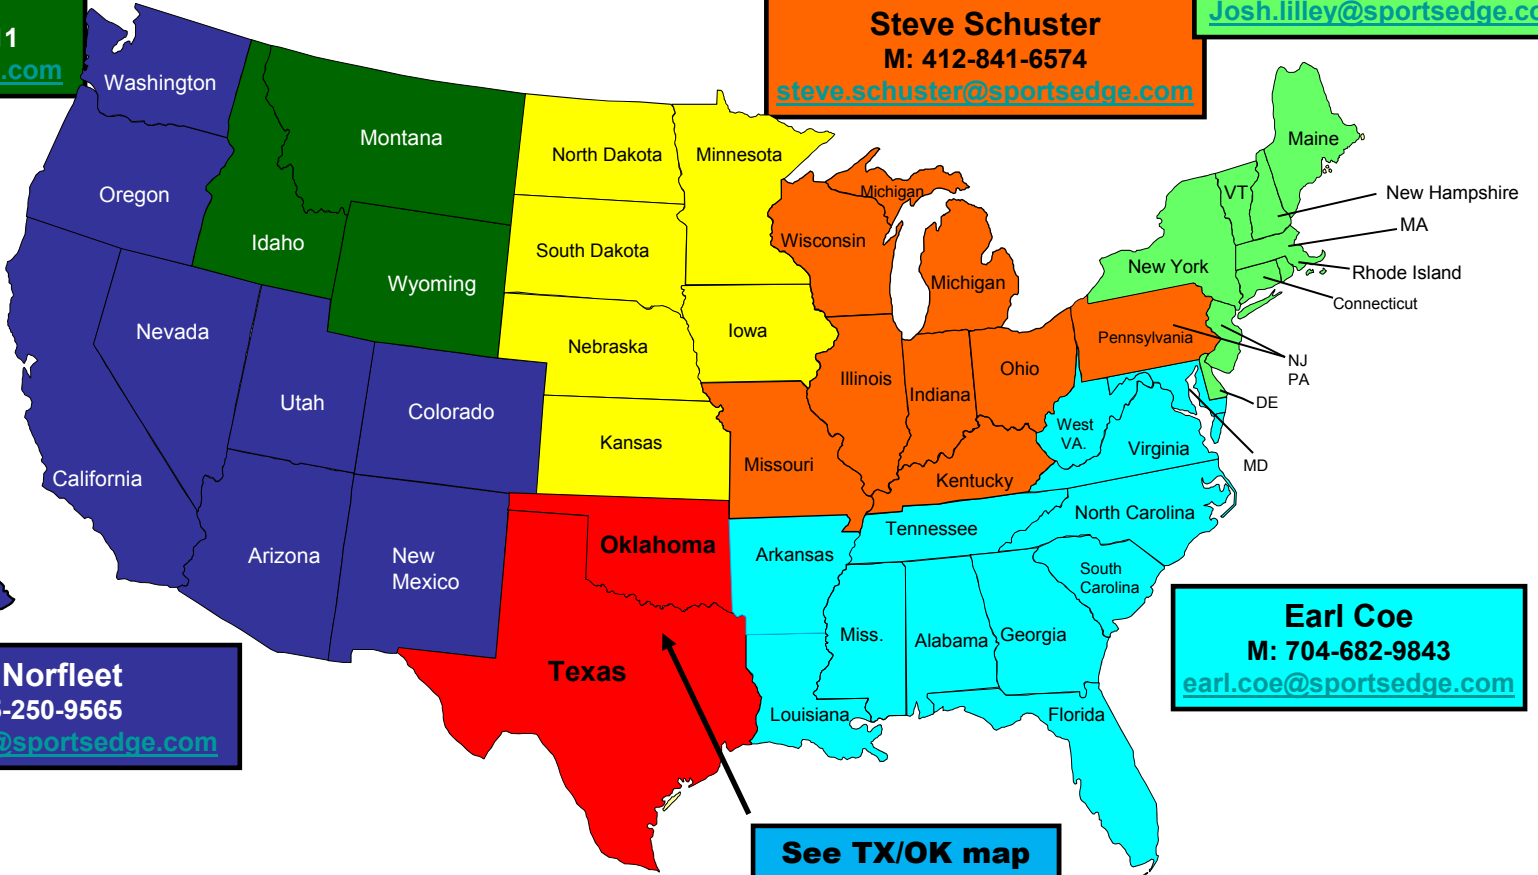

Hawaii

Greg Norfleet
M: 925-250-9565
greg.norfleet@sportsedge.com

Earl Coe
M: 704-682-9843
earl.coe@sportsedge.com

See TX/OK map below

MEXICO:
Brandon Moose
O: 800-334-6057
brandon.moose@sportsedge.com

SportsEdge® Regional Sales Representatives