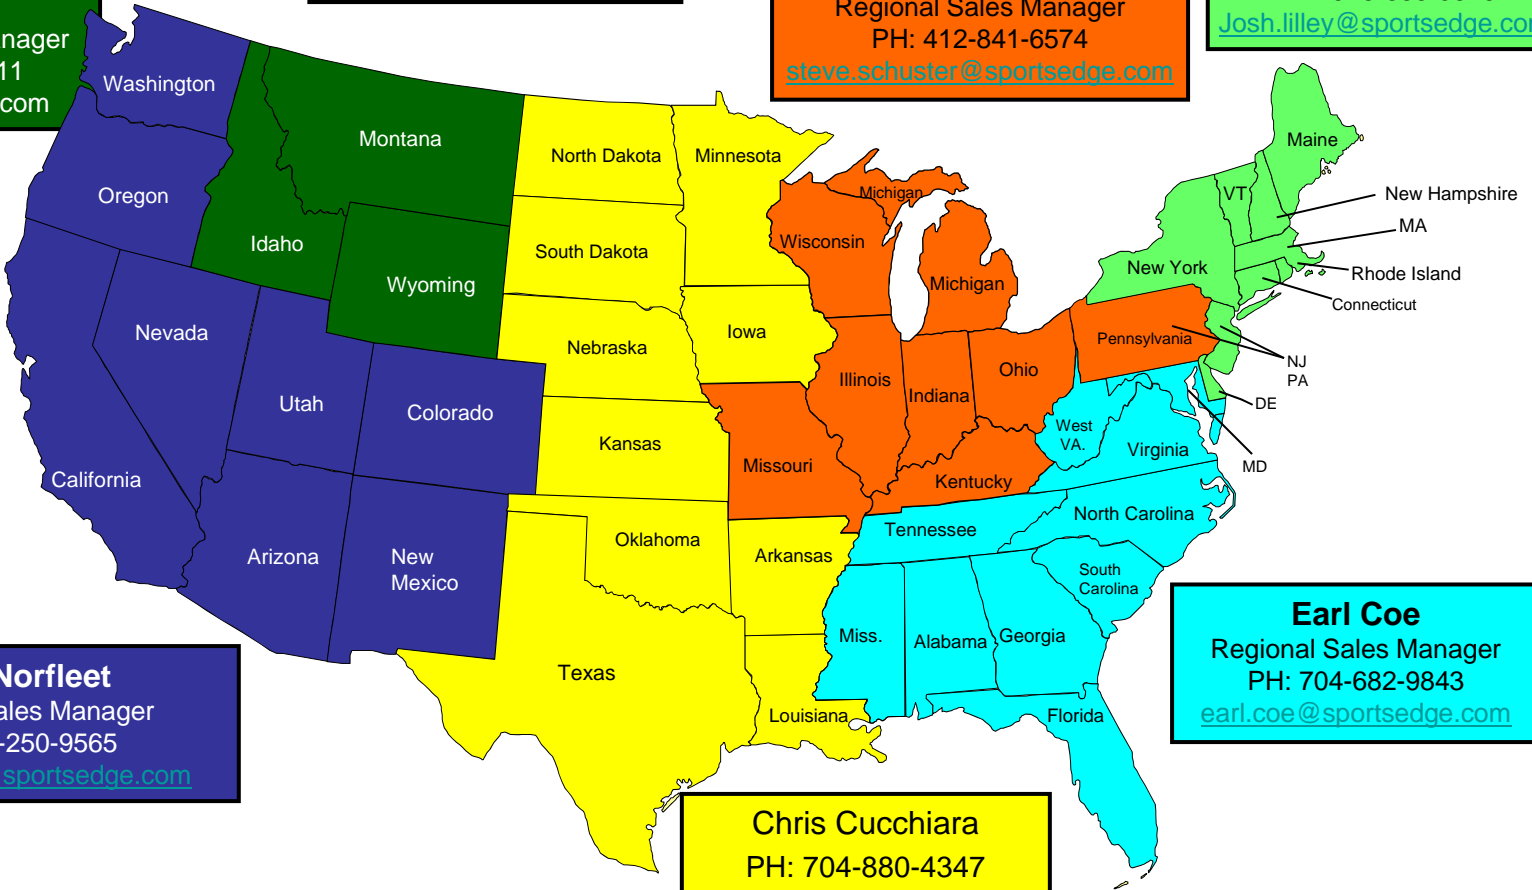

Alaska

CANADA:
Neil Courneya
Canadian Sales Manager
PH: 519-878-1559
neil@abtdrains.com

Brad Short
Divisional Sales Manager
PH: 949-633-6111
bshort@abtdrains.com

Steve Schuster
Regional Sales Manager
PH: 412-841-6574
steve.schuster@sportsedge.com

Josh Lilley
Regional Sales Manager
PH: 978-888-5846
Josh.lilley@sportsedge.com

Hawaii

Greg Norfleet
Regional Sales Manager
PH: 925-250-9565
greg.norfleet@sportsedge.com

Chris Cucchiara
PH: 704-880-4347
chris.c@sportsedge.com

Earl Coe
Regional Sales Manager
PH: 704-682-9843
earl.coe@sportsedge.com

MEXICO:
Chris Cucchiara
PH: 704-880-4347
chris.c@sportsedge.com

SportsEdge
Regional Sales Rep. Map