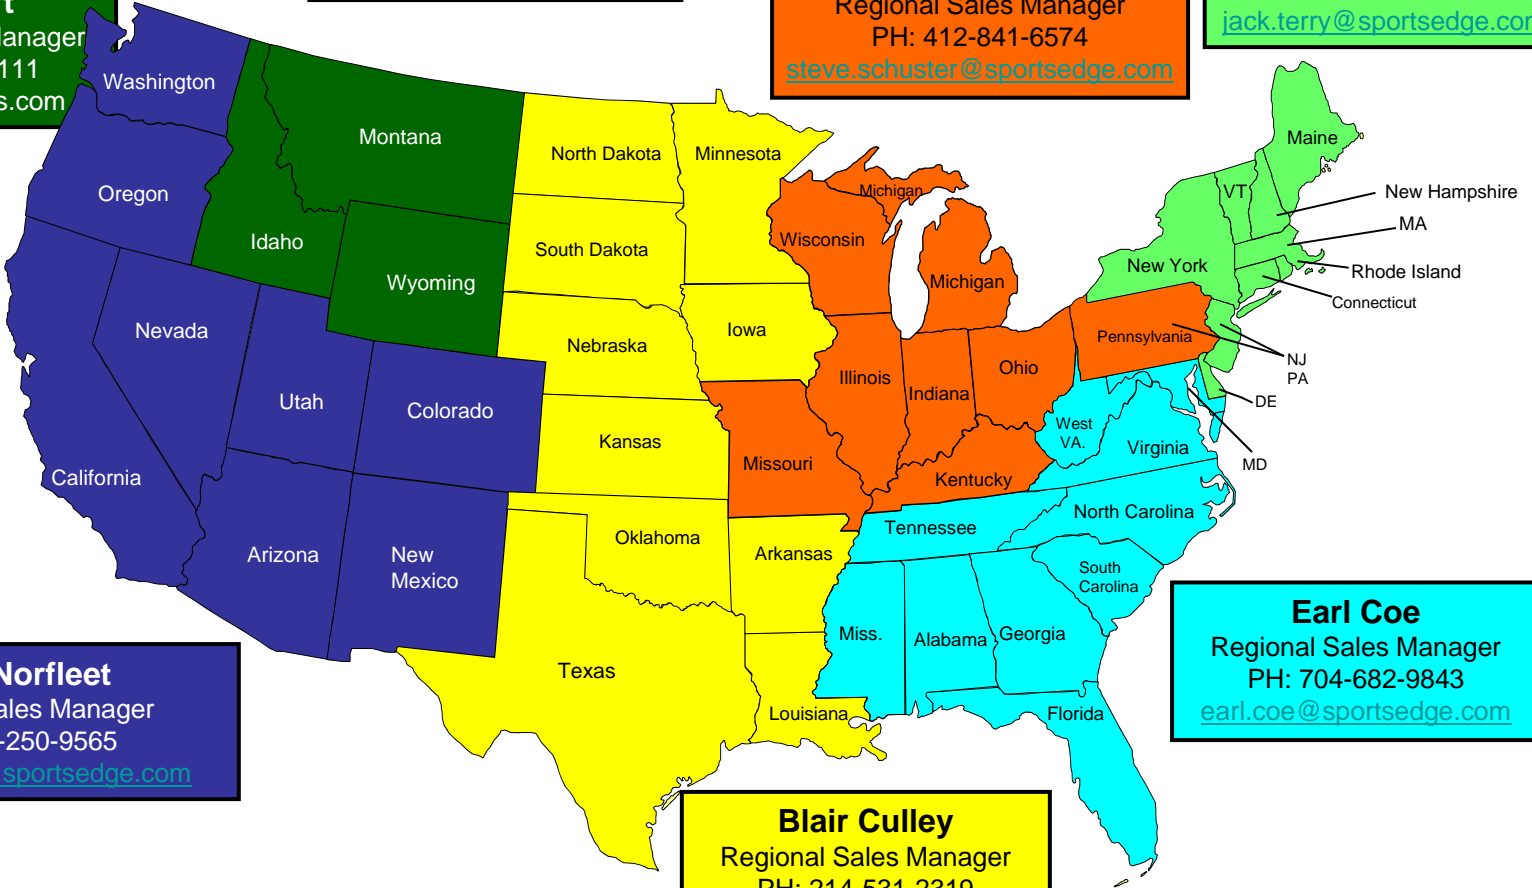

CANADA:
Neil Courneya
Canadian Sales Manager
PH: 519-878-1559
n.courneya@rogers.com

Brad Short
Divisional Sales Manager
PH: 949-633-6111
bshort@abtdrains.com

Steve Schuster
Regional Sales Manager
PH: 412-841-6574
steve.schuster@sportsedge.com

Jack Terry
Regional Sales Manager
PH: 978-888-5846
jack.terry@sportsedge.com

Greg Norfleet
Regional Sales Manager
PH: 925-250-9565
greg.norfleet@sportsedge.com

Earl Coe
Regional Sales Manager
PH: 704-682-9843
earl.coe@sportsedge.com

Blair Culley
Regional Sales Manager
PH: 214-531-2319
blair.culley@sportsedge.com

MEXICO:
Chris Cucchiara
PH: 704-880-4347
chris.c@sportsedge.com

SportsEdge
Regional Sales Rep. Map

USA
Chris Cucchiara
USA Sales Manager
PH: 704-880-4347
chris.c@sportsedge.com