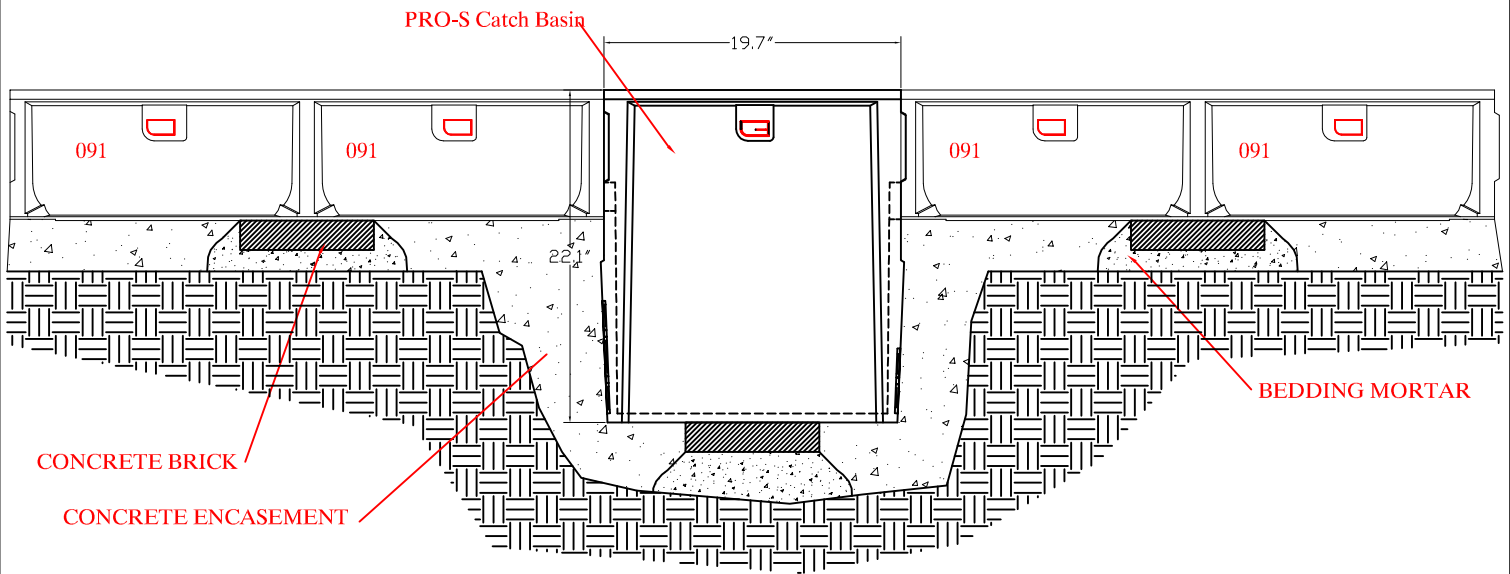

SPORTSEdge 900 Catch Basin
NO SCALE End View

2900 In Line Catch Basin - Side View

Proprietary right of ABT, Inc. are included in the information disclosed herein. The recipient, by accepting this document, agrees that neither this document nor the information disclosed herein nor any part thereof shall be copied, reproduced or transferred to others for manufacturing or for any other purpose except as specifically authorized in writing by ABT, Inc..