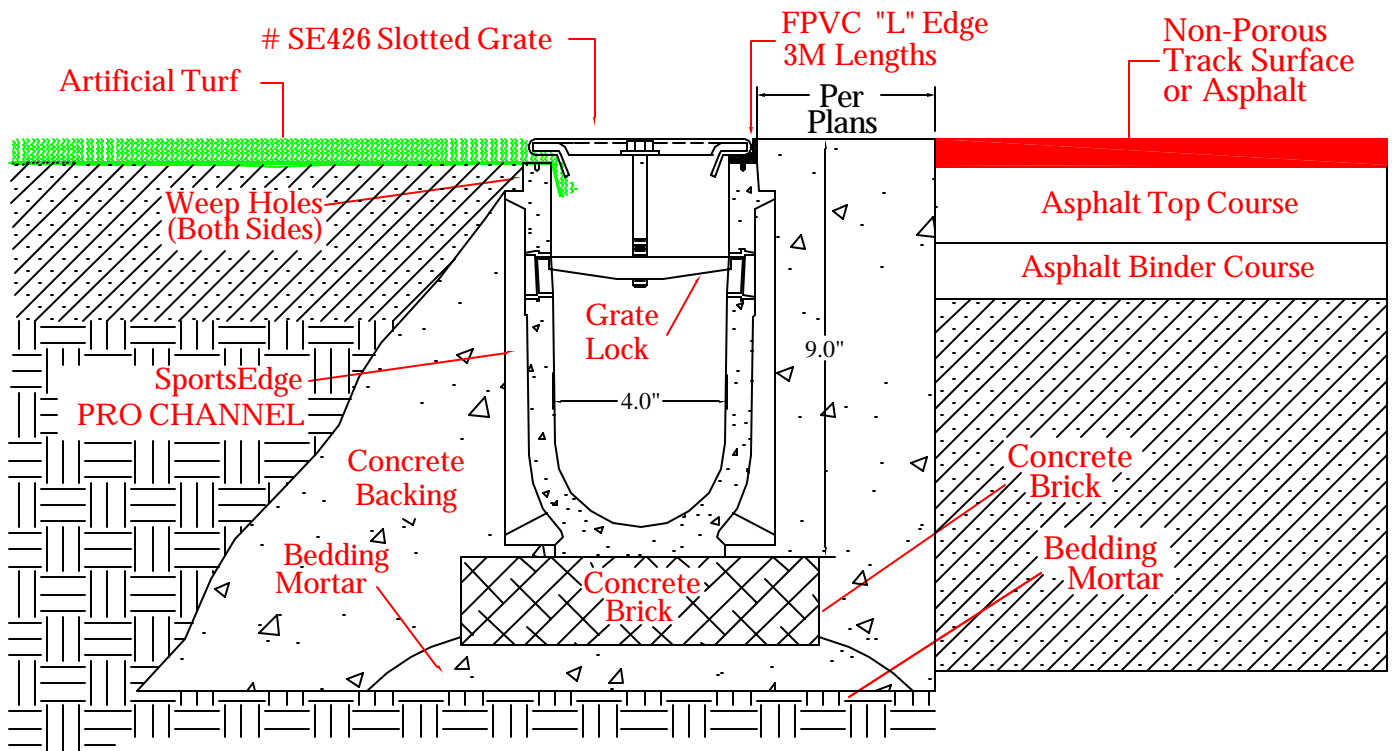

SE426 SportsEdge Galvanized Steel Slotted Grate - 1M

SE426 SPORTSEEDGE® PRO Channel Drain - 1/2" Artificial Turf

Artificial Grass - Porous Track Surface

NO SCALE

SE426 SPORTSEEDGE® PRO Channel Drain - 1/2" Artificial Turf

Artificial Grass - Non-Porous Track Surface or Asphalt

NO SCALE

Proprietary rights of ABT, Inc. are included in the information disclosed herein. The recipient, by accepting this document, agrees that neither this document nor the information disclosed herein nor any part thereof shall be copied, reproduced or transferred to others for manufacturing or for any other purpose except as specifically authorized in writing by ABT, Inc..