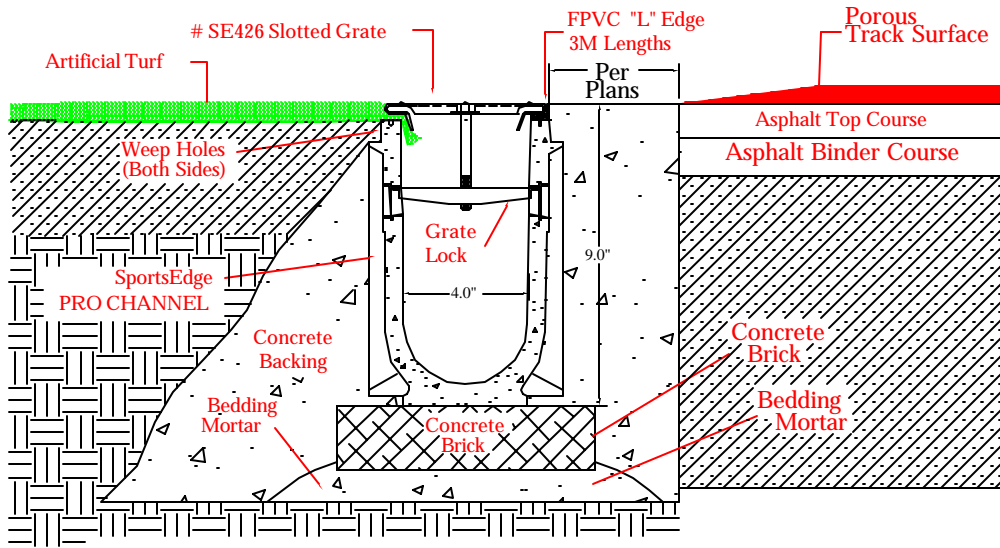

SE426 SportsEdge Galvanized Steel Slotted Grate - 1M

SE426 SPORTSEEDGE® PRO Channel Drain - 1/2" Artificial Turf

Artificial Grass - Porous Track Surface

NO SCALE

SE426 SPORTSEEDGE® PRO Channel Drain - 1/2" Artificial Turf

Artificial Grass - Non-Porous Track Surface or Asphalt

NO SCALE

Proprietary rights of ABT, Inc. are included in the information disclosed herein. The recipient, by accepting this document, agrees that neither this document nor the information disclosed herein nor any part thereof shall be copied, reproduced or transferred to others for manufacturing or for any other purpose except as specifically authorized in writing by ABT, Inc..