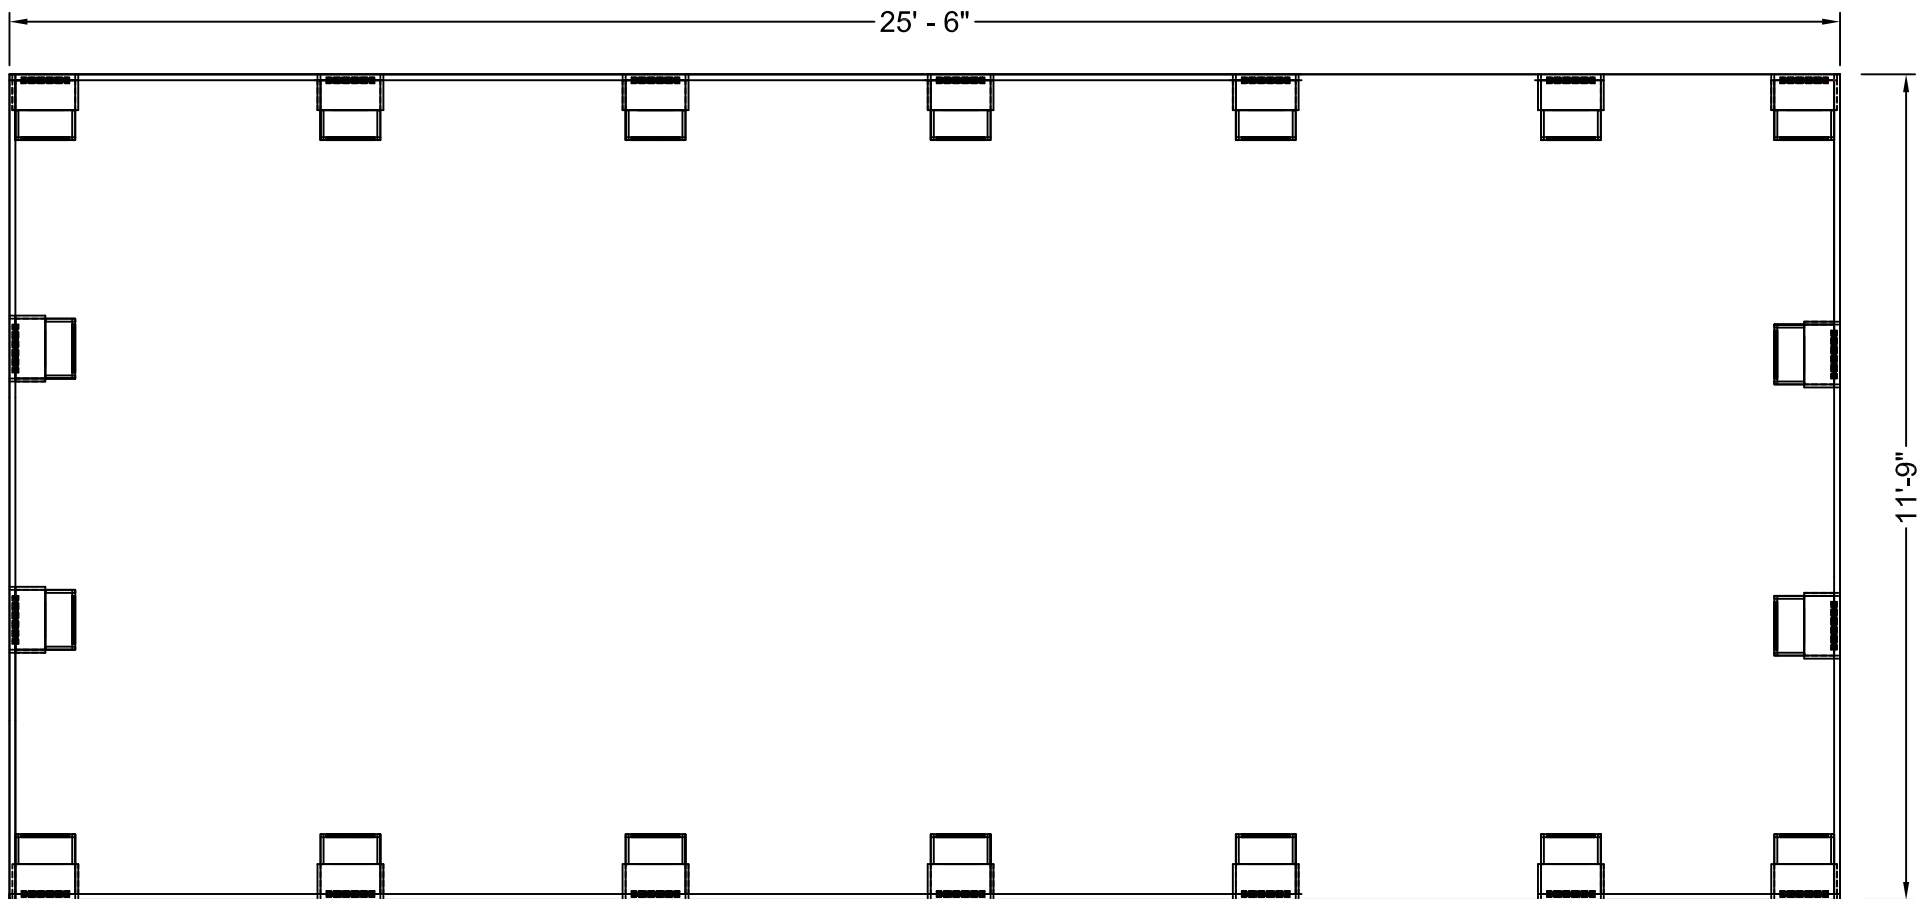

# SE730147 - MESH LONG JUMP SAND PIT COVERS

## SPECIFICATIONS

The SE730147 & SE730147L Mesh Long Jump Sand Pit Covers are fabricated from medium grey, 30 mil, vinyl-coated, mesh fabric. Overall size of the basic cover (730147) is 11'-9" x 25'-6". Zip lock bags are provided to be filled with sand (not included) and placed in the 2.5" x 5" x 10" solid fabric pockets to hold the cover down. Double stitched perimeter seam enables durable performance amid frequent handling. May be rolled up to lay aside during competition.