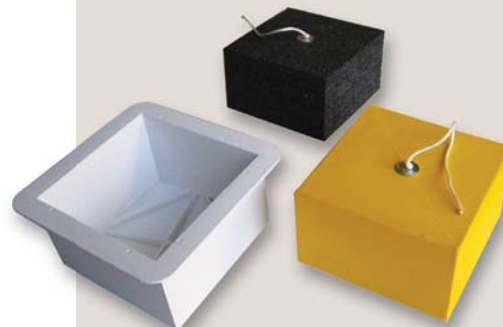

MADE IN THE USA

Warning: Sliding into a base represents a clear danger. All players must be advised of this hazard and properly trained in sliding technique.

15" base, 7" plastic in ground mount, tapered plug
Soft Touch Order#: A15

Double first base, 7" plastic in ground mount, tapered plug, spike down disk, spike
Soft Touch Order#: A15DBL

With the Soft Touch double first base, both fielder and runner have their own base, to reduce the chance of collision.

Soft Touch in ground mounting system with 7" plastic in ground mount, foam drag plug and heavy duty drag plug

When bases are in use, a tapered plug is placed in the 7" plastic in ground mount. After play, replace the tapered plug with foam or heavy-duty drag plugs (sold separately).