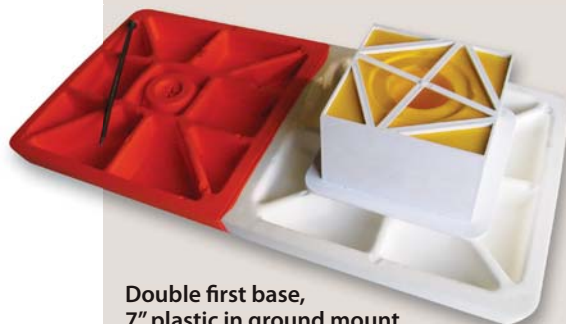

Product Information

With Soft Touch Premium bases, you get the ultimate in safety, installation and maintenance. The patented 7" box mounting system remains in-ground for a full season of play. The flexible plastic design provides the ultimate in safety and the wide opening makes cleaning out dirt a snap. Lastly, these bases are constructed with the exclusive "Progressive Release" design, providing the latest safety technology.

MADE IN THE USA

Warning: Sliding into a base represents a clear danger. All players must be advised of this hazard and properly trained in sliding technique.

15" base, 7" plastic in ground mount, tapered plug
Soft Touch Order#: A15

Double first base, 7" plastic in ground mount, tapered plug, spike down disk, spike
Soft Touch Order#: A15DBL

With the Soft Touch double first base, both fielder and runner have their own base, to reduce the chance of collision.