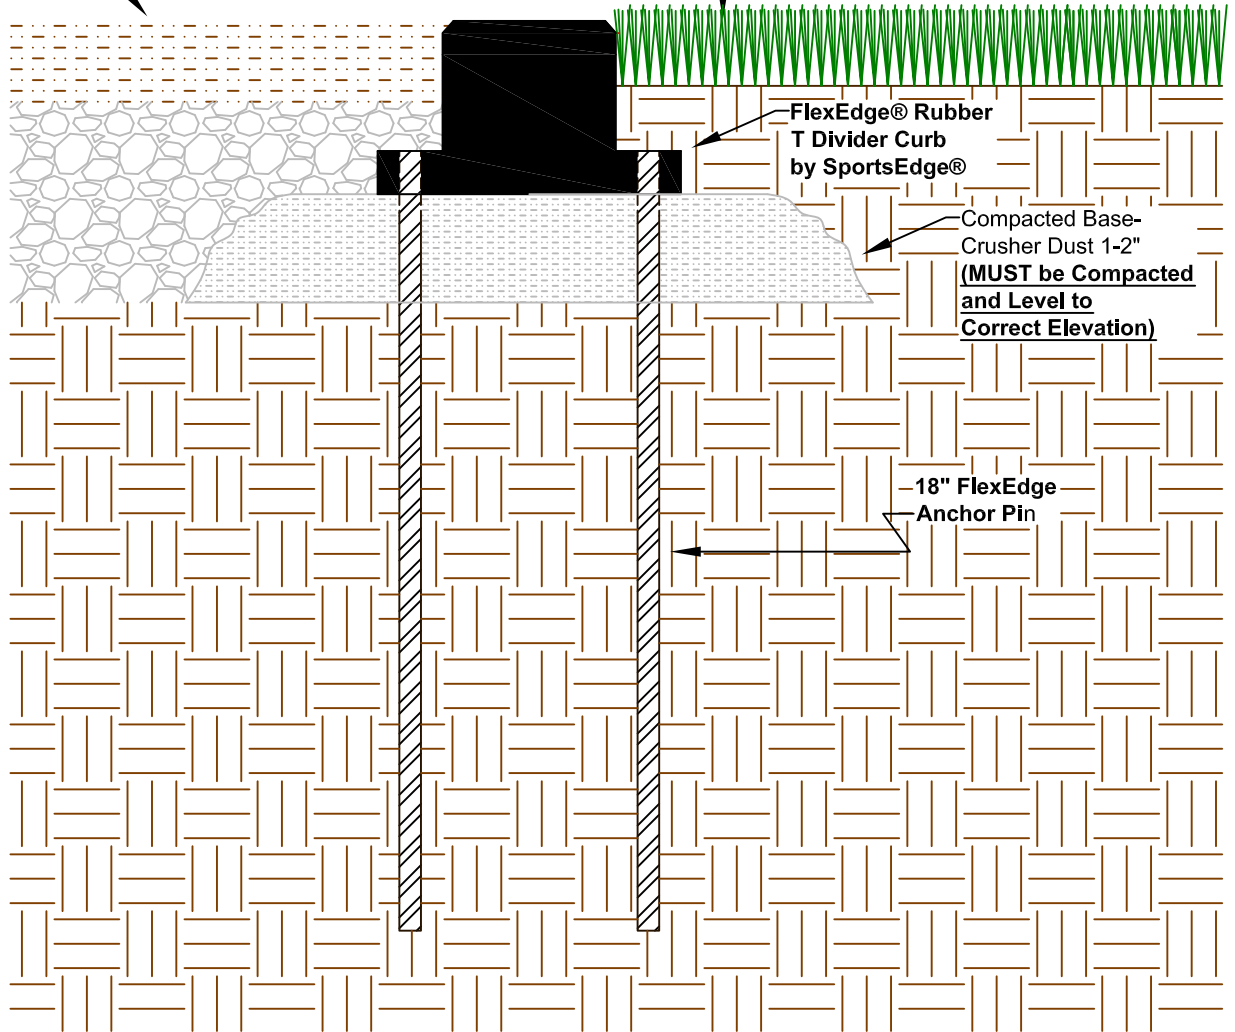

END VIEW

**FlexEdge® Rubber T Divider Curb
by SportsEdge®**

DETAILS VARY-
DG Track, Natural Grass,
Concrete, Rubber
Surface, etc.

DETAILS VARY-
Natural Grass,
Concrete, Track
Surface, Stone, etc.

SECTION

Proprietary rights of ABT, Inc. are included in the information disclosed herein. The recipient, by accepting this document, agrees that neither this document nor the information disclosed herein nor any part thereof shall be copied, reproduced or transferred to others for manufacturing or for any other purpose except as specifically authorized in writing by ABT, Inc..

SportsEdge
A Division of ABT, Inc.
P.O. Box 837 * 259 Murdock Road
Troutman, NC 28166
800-334-6057

TITLE: FlexEdge® Rubber T Divider Curb

DRAWN BY:
SCALE: NONE

CHECKED BY:
DATE: 2012

DRAWING NUMBER:
A- FE-T.1