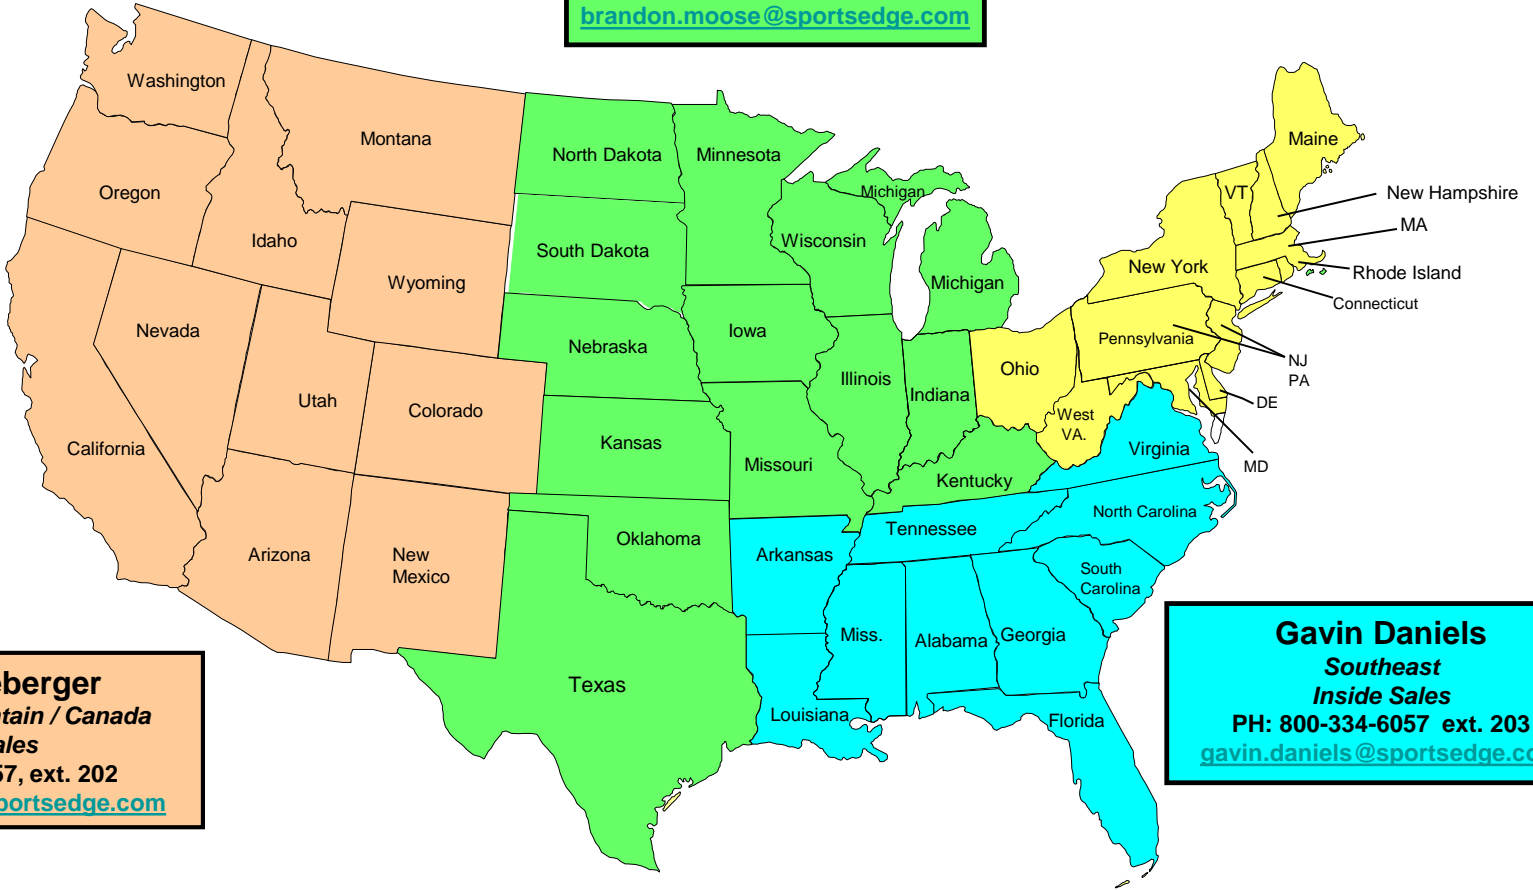

Alaska

Hawaii

Brandon Moose
Inside Sales Manager
Central / Texas / Mexico
Inside Sales
 PH: 800-334-6057 ext. 204
brandon.moose@sportsedge.com

Northeast
Inside Sales
 PH: 800-334-6057 ext. 205
info@sportsedge.com