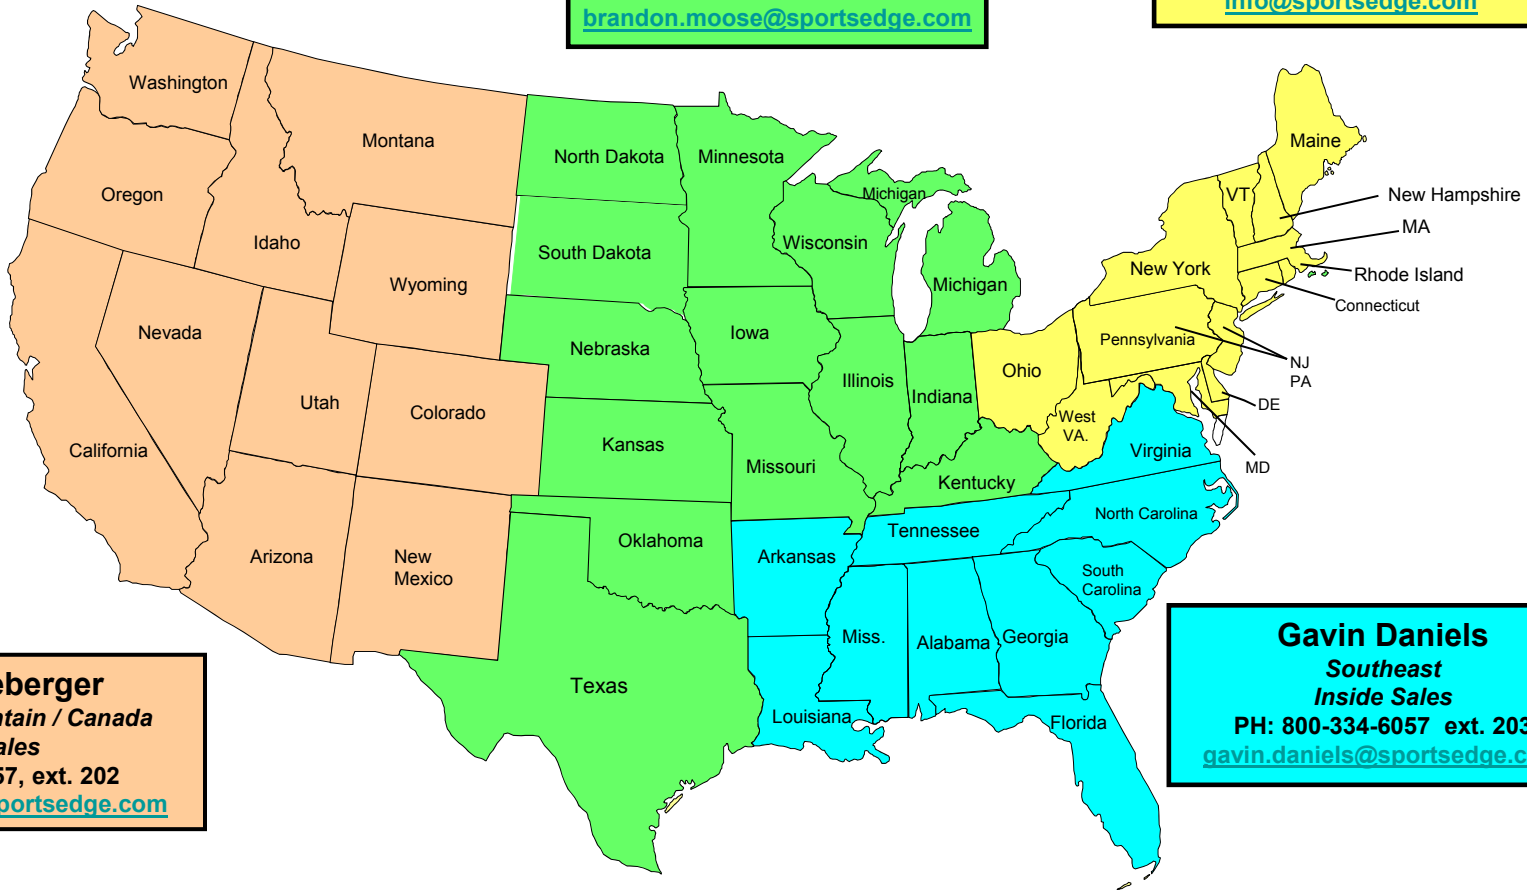

Brandon Moose
Inside Sales Manager
Central / Texas / Mexico
Inside Sales
PH: 800-334-6057 ext. 204
brandon.moose@sportsedge.com

Parker Hubbard
Northeast
Inside Sales
PH: 800-334-6057 ext. 205
info@sportsedge.com

Jason Lineberger
West Coast / Mountain / Canada
Inside Sales
PH: 800-334-6057, ext. 202
jason.lineberger@sportsedge.com

Gavin Daniels
Southeast
Inside Sales
PH: 800-334-6057 ext. 203
gavin.daniels@sportsedge.com

SportsEdge®
Inside Sales / Customer Service