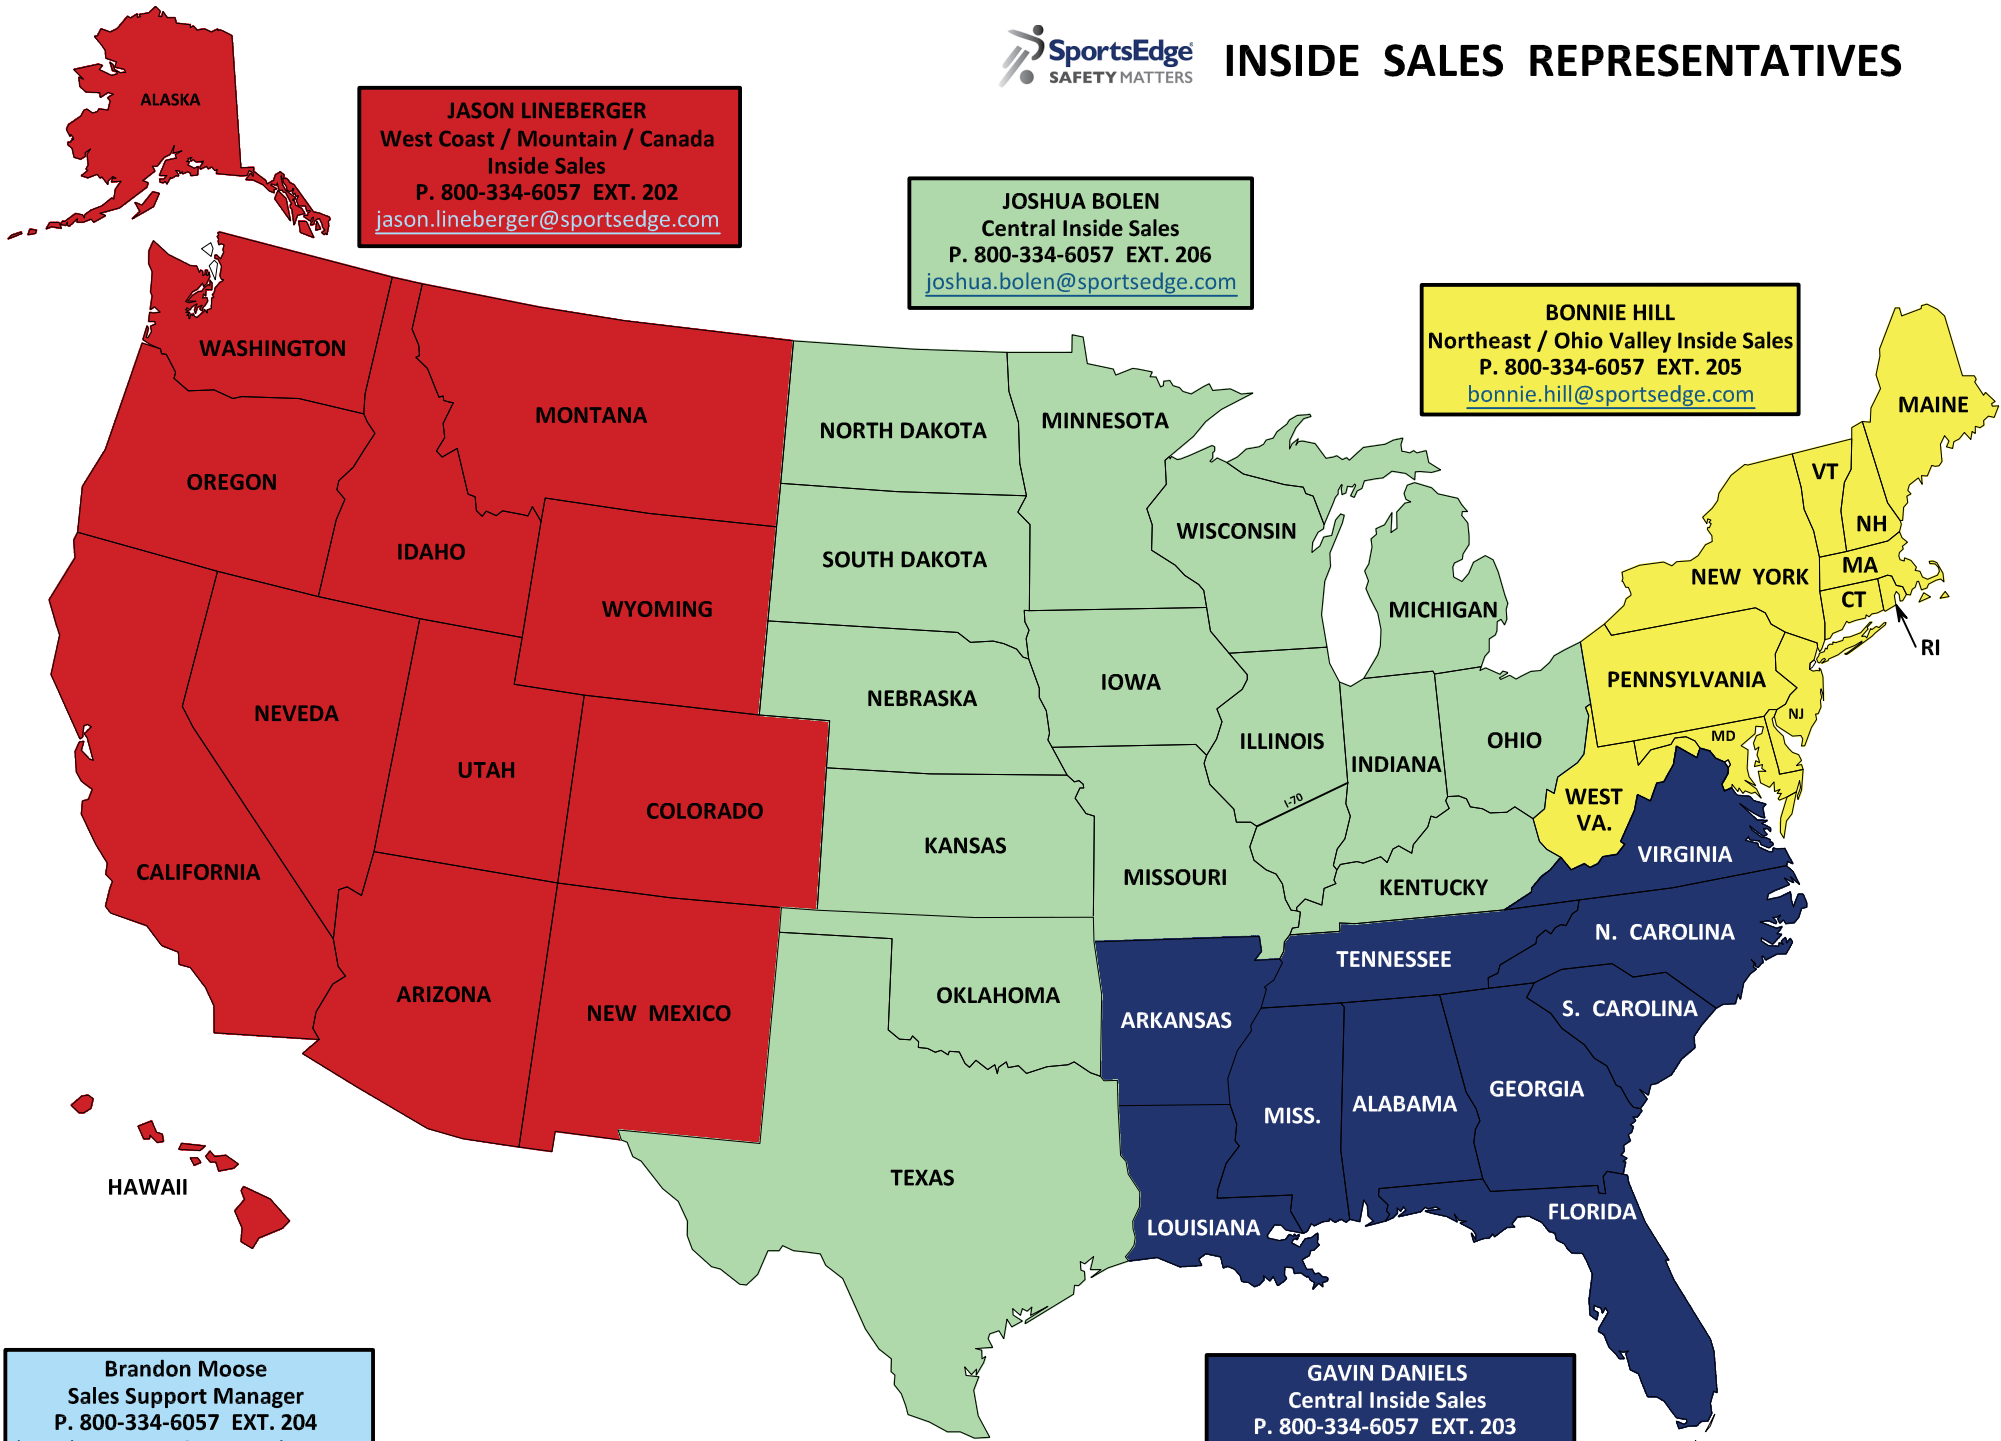

INSIDE SALES REPRESENTATIVES

JASON LINEBERGER
West Coast / Mountain / Canada
Inside Sales
P. 800-334-6057 EXT. 202
jason.lineberger@sportsedge.com

JOSHUA BOLEN
Central Inside Sales
P. 800-334-6057 EXT. 206
joshua.bolen@sportsedge.com

BONNIE HILL
Northeast / Ohio Valley Inside Sales
P. 800-334-6057 EXT. 205
bonnie.hill@sportsedge.com

Brandon Moose
Sales Support Manager
P. 800-334-6057 EXT. 204
brandon.moose@sportsedge.com

GAVIN DANIELS
Central Inside Sales
P. 800-334-6057 EXT. 203
gavin.daniels@sportsedge.com