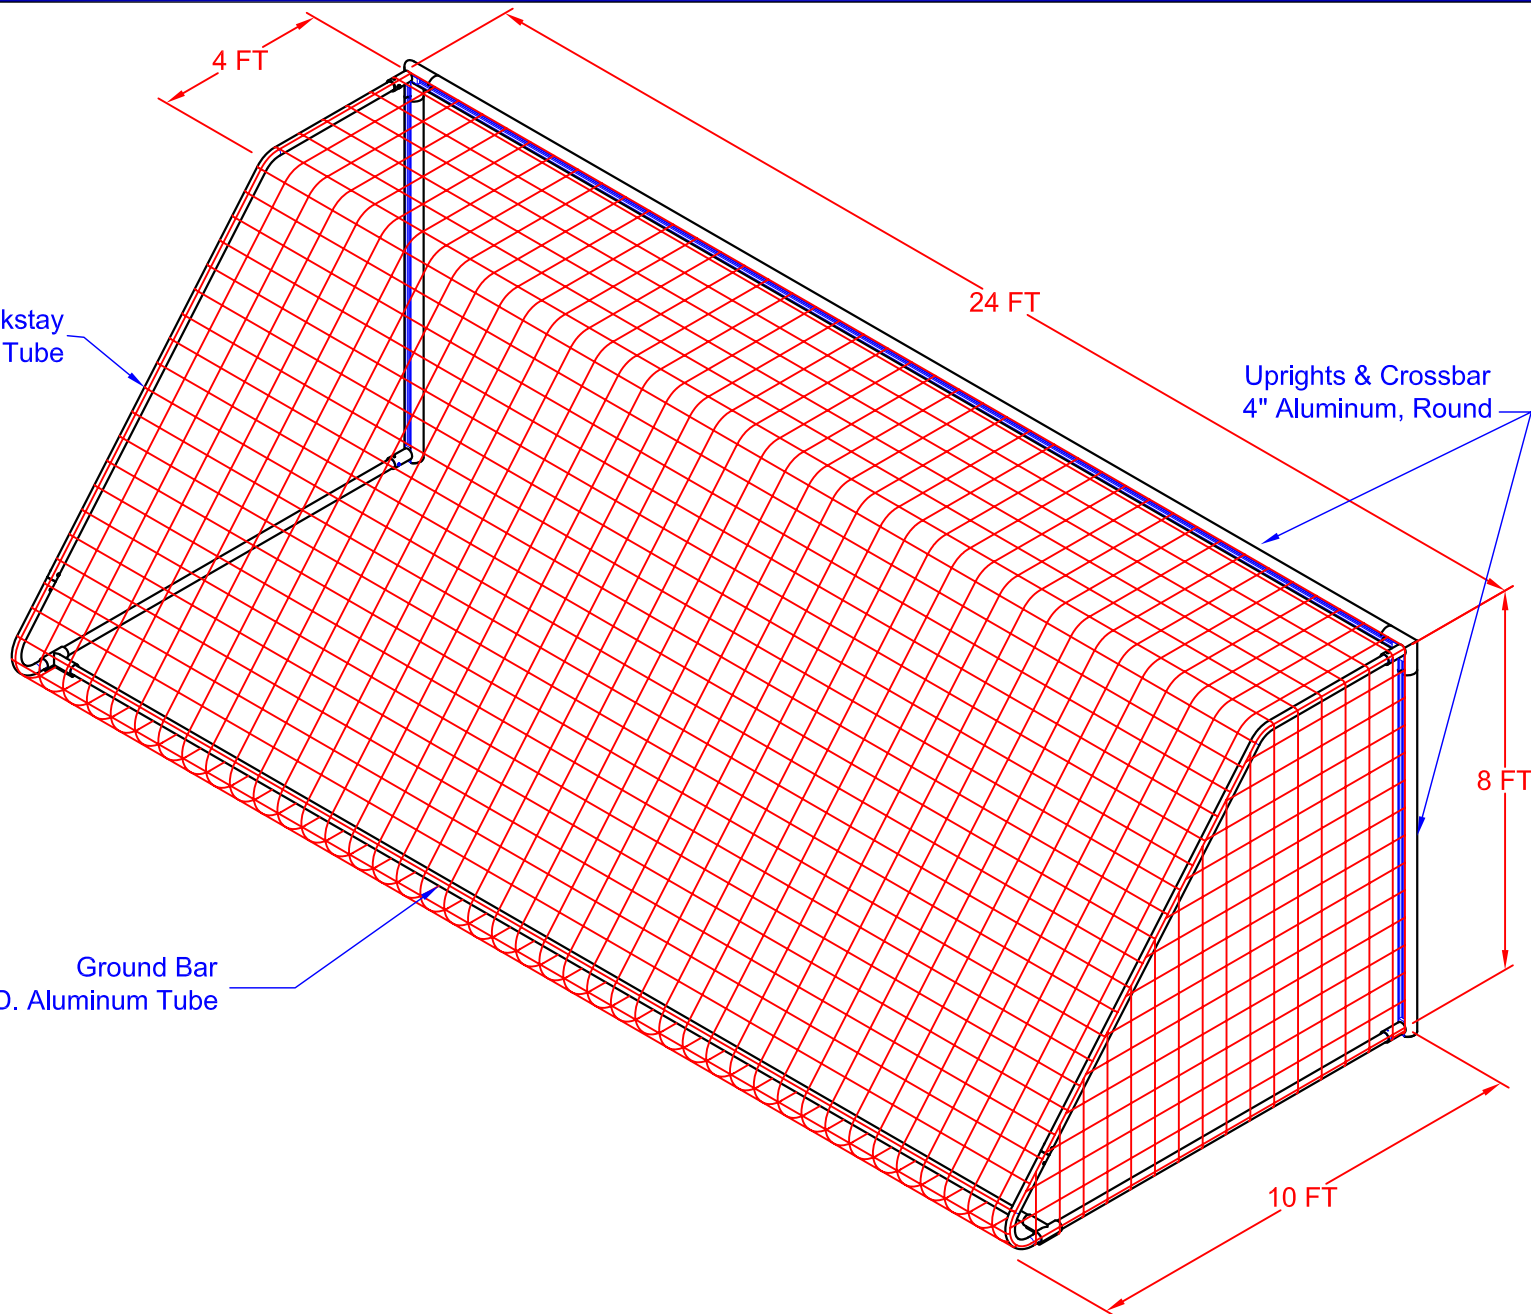

Backstay
2" O.D. Aluminum Tube

Ground Bar
2" O.D. Aluminum Tube

Uprights & Crossbar
4" Aluminum, Round

Proprietary rights of ABT, Inc. are included in the information disclosed herein. The recipient, by accepting this document, agrees that neither this document nor the information disclosed herein nor any part thereof shall be copied, reproduced or transferred to others for manufacturing or for any other purpose except as specifically authorized in writing by ABT, Inc..