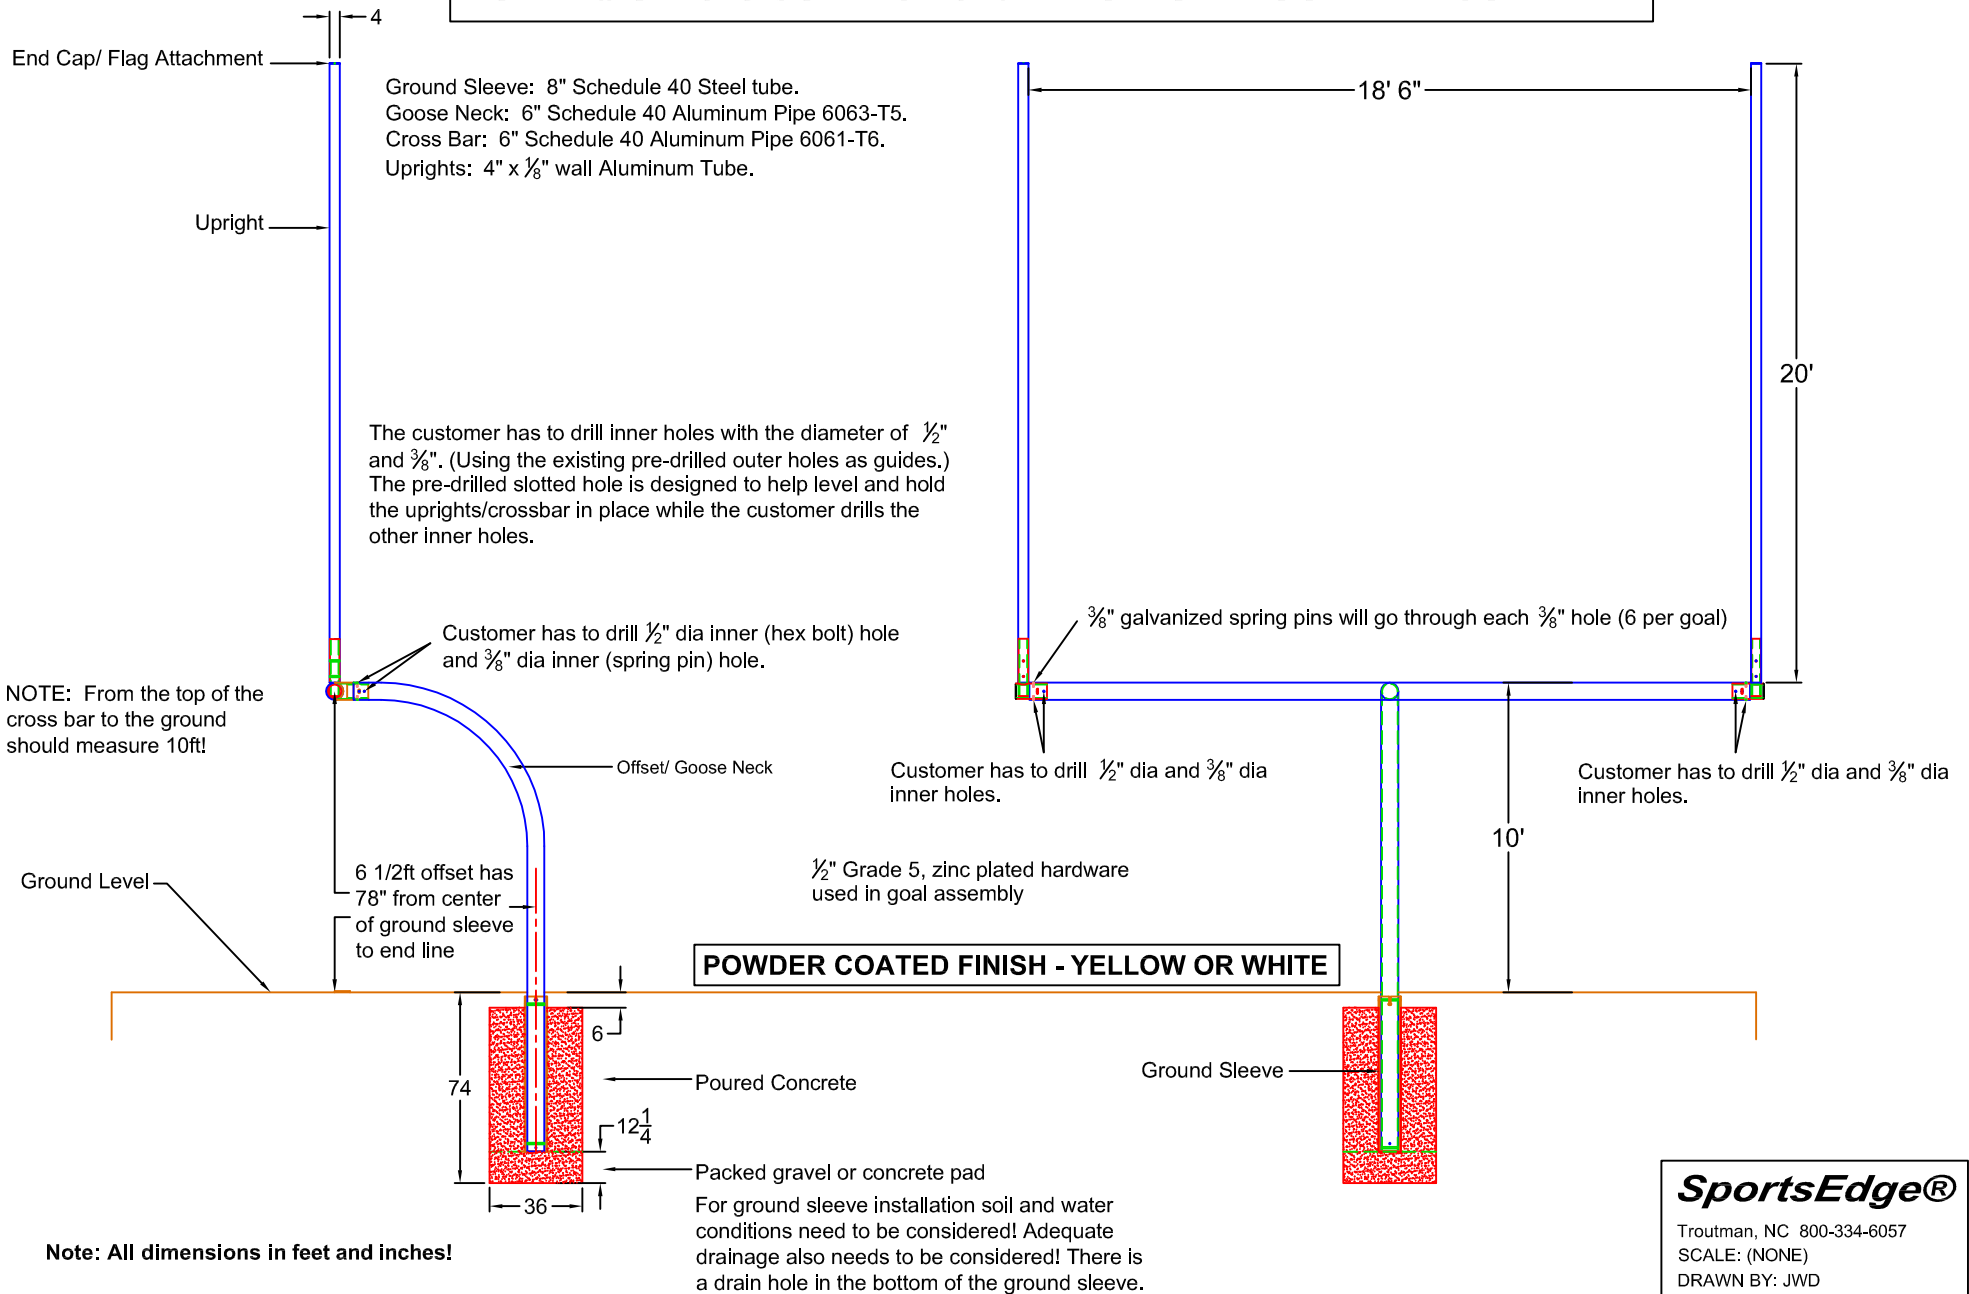

MODEL # SEF310 COLLEGE 6 1/2 FT OFFSET FOOTBALL GOAL

SportsEdge®
 Troutman, NC 800-334-6057
 SCALE: (NONE)
 DRAWN BY: JWD
 DATE: 8/22/06