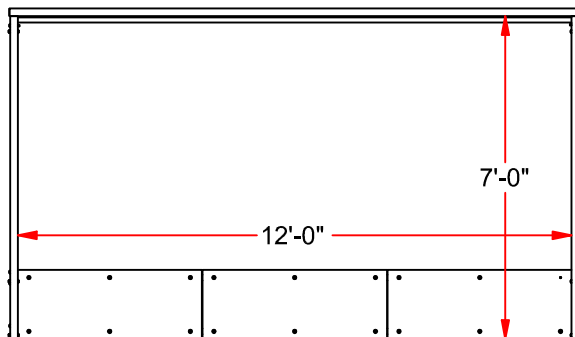

A Division of ABT, Inc.
P.O. Box 837 / 259 Murdock Road
Troutman, NC 28166
(800) 334-6057

SEFHG-2AL

OFFICIAL FIELD HOCKEY GOALS
WITH BOTTOM BOARDS

Sheet 1 of 1

Manufactured by:
www.jaypro.com
976 Hartford Turnpike
Waterford, CT 06385 USA