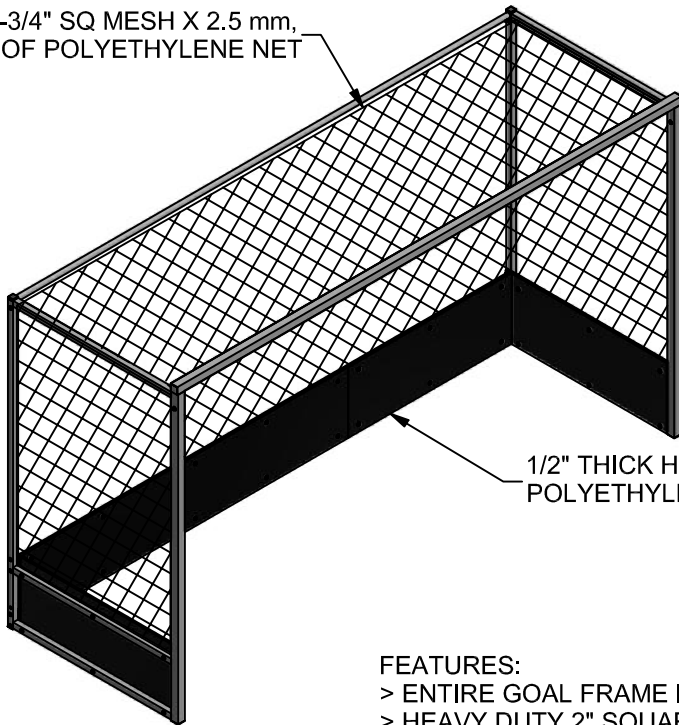

1-3/4" SQ MESH X 2.5 mm,
WEATHERPROOF POLYETHYLENE NET

2" x 2" SQUARE ALUMINUM
GOAL FACE

1/2" THICK HIGH DENSITY
POLYETHYLENE (HDPE) BOTTOM BOARDS

FEATURES:

- > ENTIRE GOAL FRAME IS POWDER COATED WHITE
- > HEAVY DUTY 2" SQUARE ALUMINUM GOAL FACE
- > UNIQUE "MONEY CLIP" STYLE NET CLIPS
- > BLACK COLOR BOTTOM BOARDS
- > 1/2" THICK HIGH DENSITY POLYETHYLENE BOTTOM BOARD
- > 1 3/4" WEATHERPROOF SQUARE POLYETHYLENE MESH NET

OPTIONS:

- > HEAVY DUTY 10" PNEUMATIC WHEEL KIT (P/N: FHK-1WK)

A Division of ABT, Inc.
P.O. Box 837 / 259 Murdock Road
Troutman, NC 28166
(800) 334-6057

SEFHG-2AL

OFFICIAL FIELD HOCKEY GOALS
WITH BOTTOM BOARDS