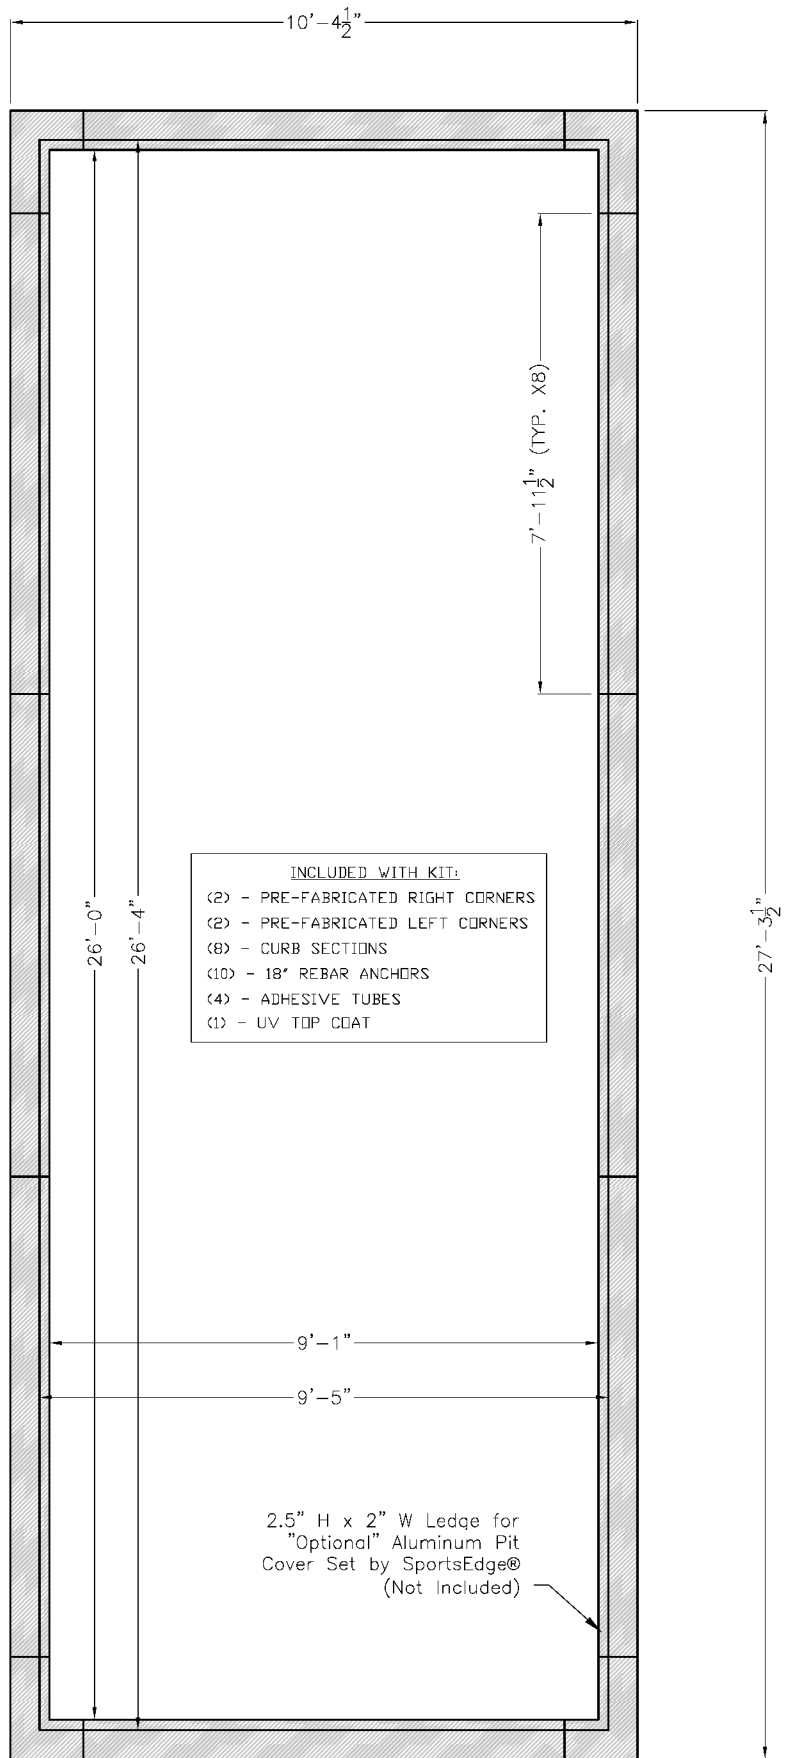

**FlexEdge™**  
**Rubber Long Jump Pit Curb**  
**System w/ Cover Ledge, 26'**  
 (Aluminum Pit Cover Set Sold Separately)

Proprietary rights of ABT, Inc. are included in the information disclosed herein. The recipient, by accepting this document, agrees that neither this document nor the information disclosed herein nor any part thereof shall be copied, reproduced or transferred to others for manufacturing or for any other purpose except as specifically authorized in writing by ABT, Inc..