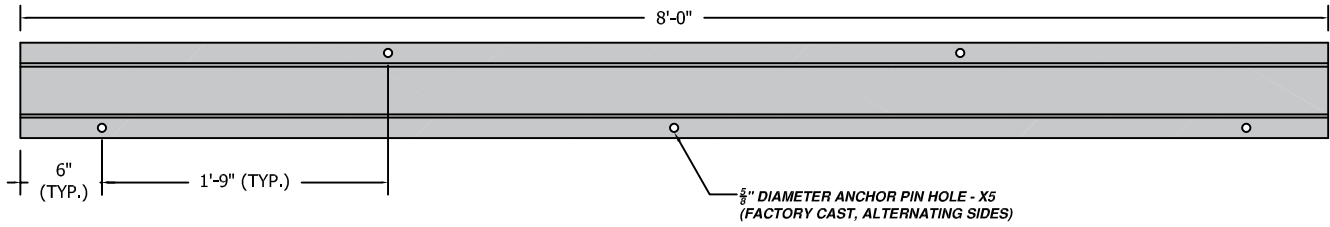

ISO VIEW

CROSS SECTION VIEW

TOP VIEW

 <p>A Division of ABT, Inc. P.O. Box 837 / 259 Murdock Road Troutman, NC 28166 (800) 334-6057</p>	<b>TITLE:</b> SportsEdge® FlexEdge Rubber T Curb		
	<b>DRAWN BY:</b> B.W.M.	<b>CHECKED BY:</b> N/A	<b>DRAWING NUMBER:</b> <b>A- SEFLEXTC1</b>
	<b>SCALE:</b> NONE	<b>DATE:</b> 03.07.22	
<p><b>DISCLAIMER:</b> The customer and the customer's architects, engineers, consultants and other professionals are completely responsible for the selection, installation, and maintenance of any product purchased from ABT, and EXCEPT AS EXPRESSLY PROVIDED IN ABT'S STANDARD WARRANTIES, ABT MAKES NO WARRANTY, EXPRESS OR IMPLIED, AS TO THE SUITABILITY, DESIGN, MERCHANTABILITY, OR FITNESS OF THE PRODUCT FOR CUSTOMER'S APPLICATION. Copies of ABT's standard warranties are available upon request.</p> <p>Proprietary right of ABT, Inc. are included in the information disclosed herein. The recipient, by accepting this document, agrees that neither this document nor the information disclosed herein nor any part thereof shall be copied, reproduced or transferred to others for manufacturing or for any other purpose except as specifically authorized in writing by ABT, Inc..</p>			