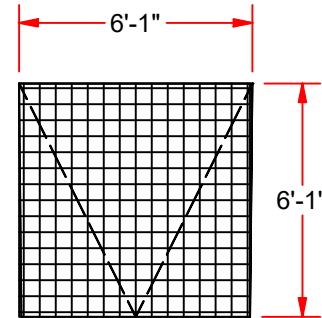

SHOWN WITH GOAL

REAR VIEW

6'-1"

FEATURES:

- > MEETS NCAA AND NFHS REGULATIONS
- > 5mm KNOTLESS NET WITH 1-1/2" SQ MESH
- > NET COLOR WHITE
- > WEATHERPROOF POLYESTER
- > LACING CORD INCLUDED
- > DIMENSIONS: 6" H X 6"W X 7"D

6'-10"

6'-1"

6'-1"

A Division of ABT, Inc.
 P.O. Box 837 / 259 Murdock Road
 Troutman, NC 28166
 (800) 334-6057

SELGN-50

PROFESSIONAL LACROSSE GOAL NET 6' X 6' X 7'

Sheet 1 of 1

Manufactured by:
 www.jaypro.com
 976 Hartford Turnpike
 Waterford, CT 06385 USA