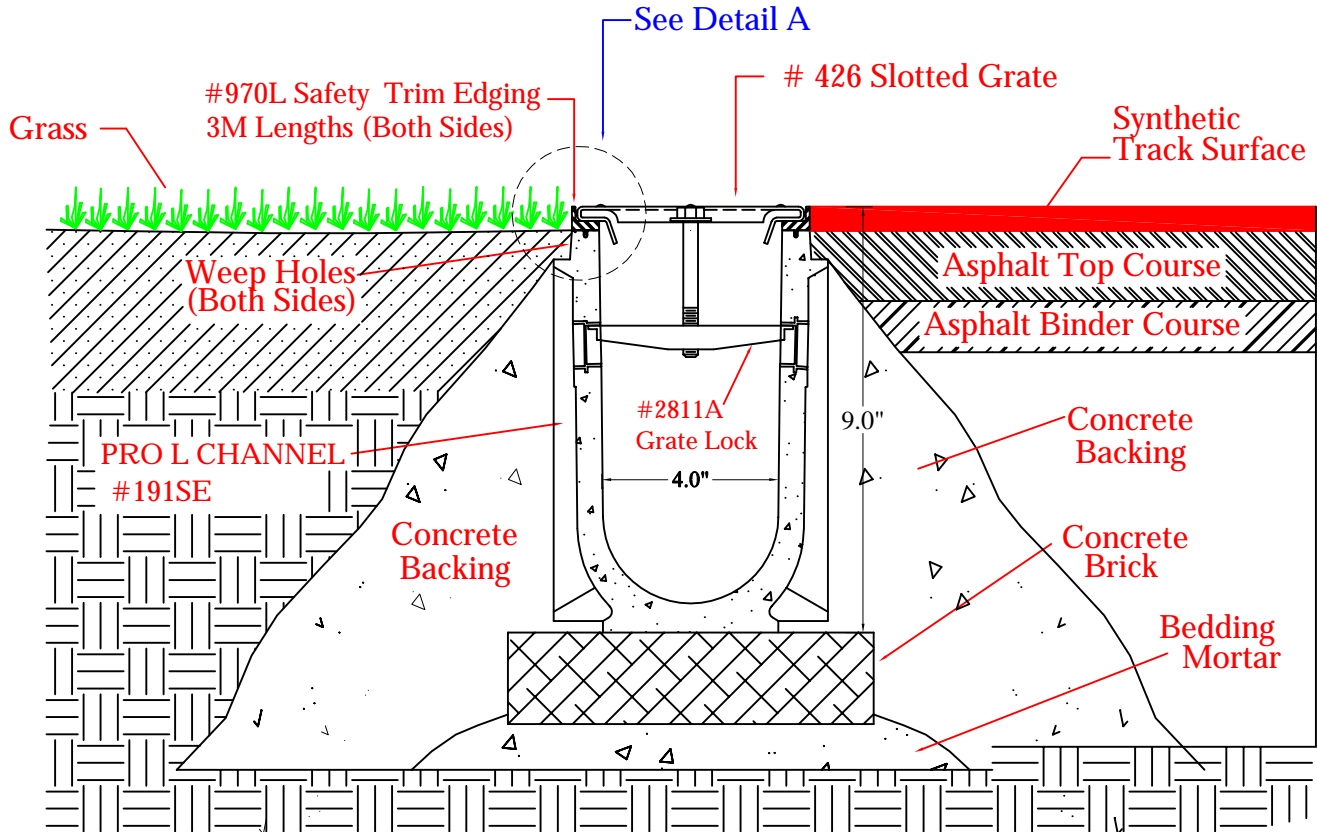

SE #426 SportsEdge Galvanized Steel Slotted Grate - 1 METER

SE426 SPORTSEGE® PRO Channel Drain

Track Surface to Grass

NO SCALE

Detail A

Proprietary right of ABT, Inc. are included in the information disclosed herein. The recipient, by accepting this document, agrees that neither this document nor the information disclosed herein nor any part thereof shall be copied, reproduced or transferred to others for manufacturing or for any other purpose except as specifically authorized in writing by ABT, Inc..