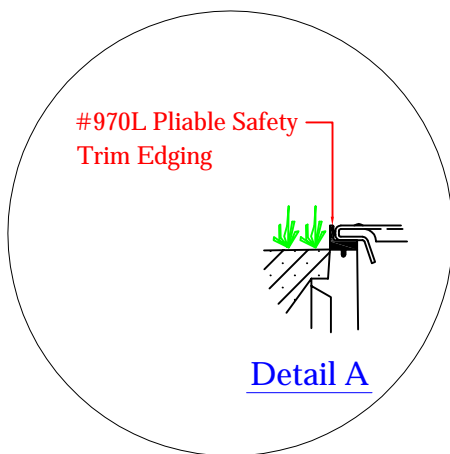

SE #426 SportsEdge Galvanized Steel Slotted Grate - 1 METER

SE426 SPORTSEGE® PRO Channel Drain

Track Surface to Grass

NO SCALE

Detail A

Proprietary right of ABT, Inc. are included in the information disclosed herein. The recipient, by accepting this document, agrees that neither this document nor the information disclosed herein nor any part thereof shall be copied, reproduced or transferred to others for manufacturing or for any other purpose except as specifically authorized in writing by ABT, Inc..